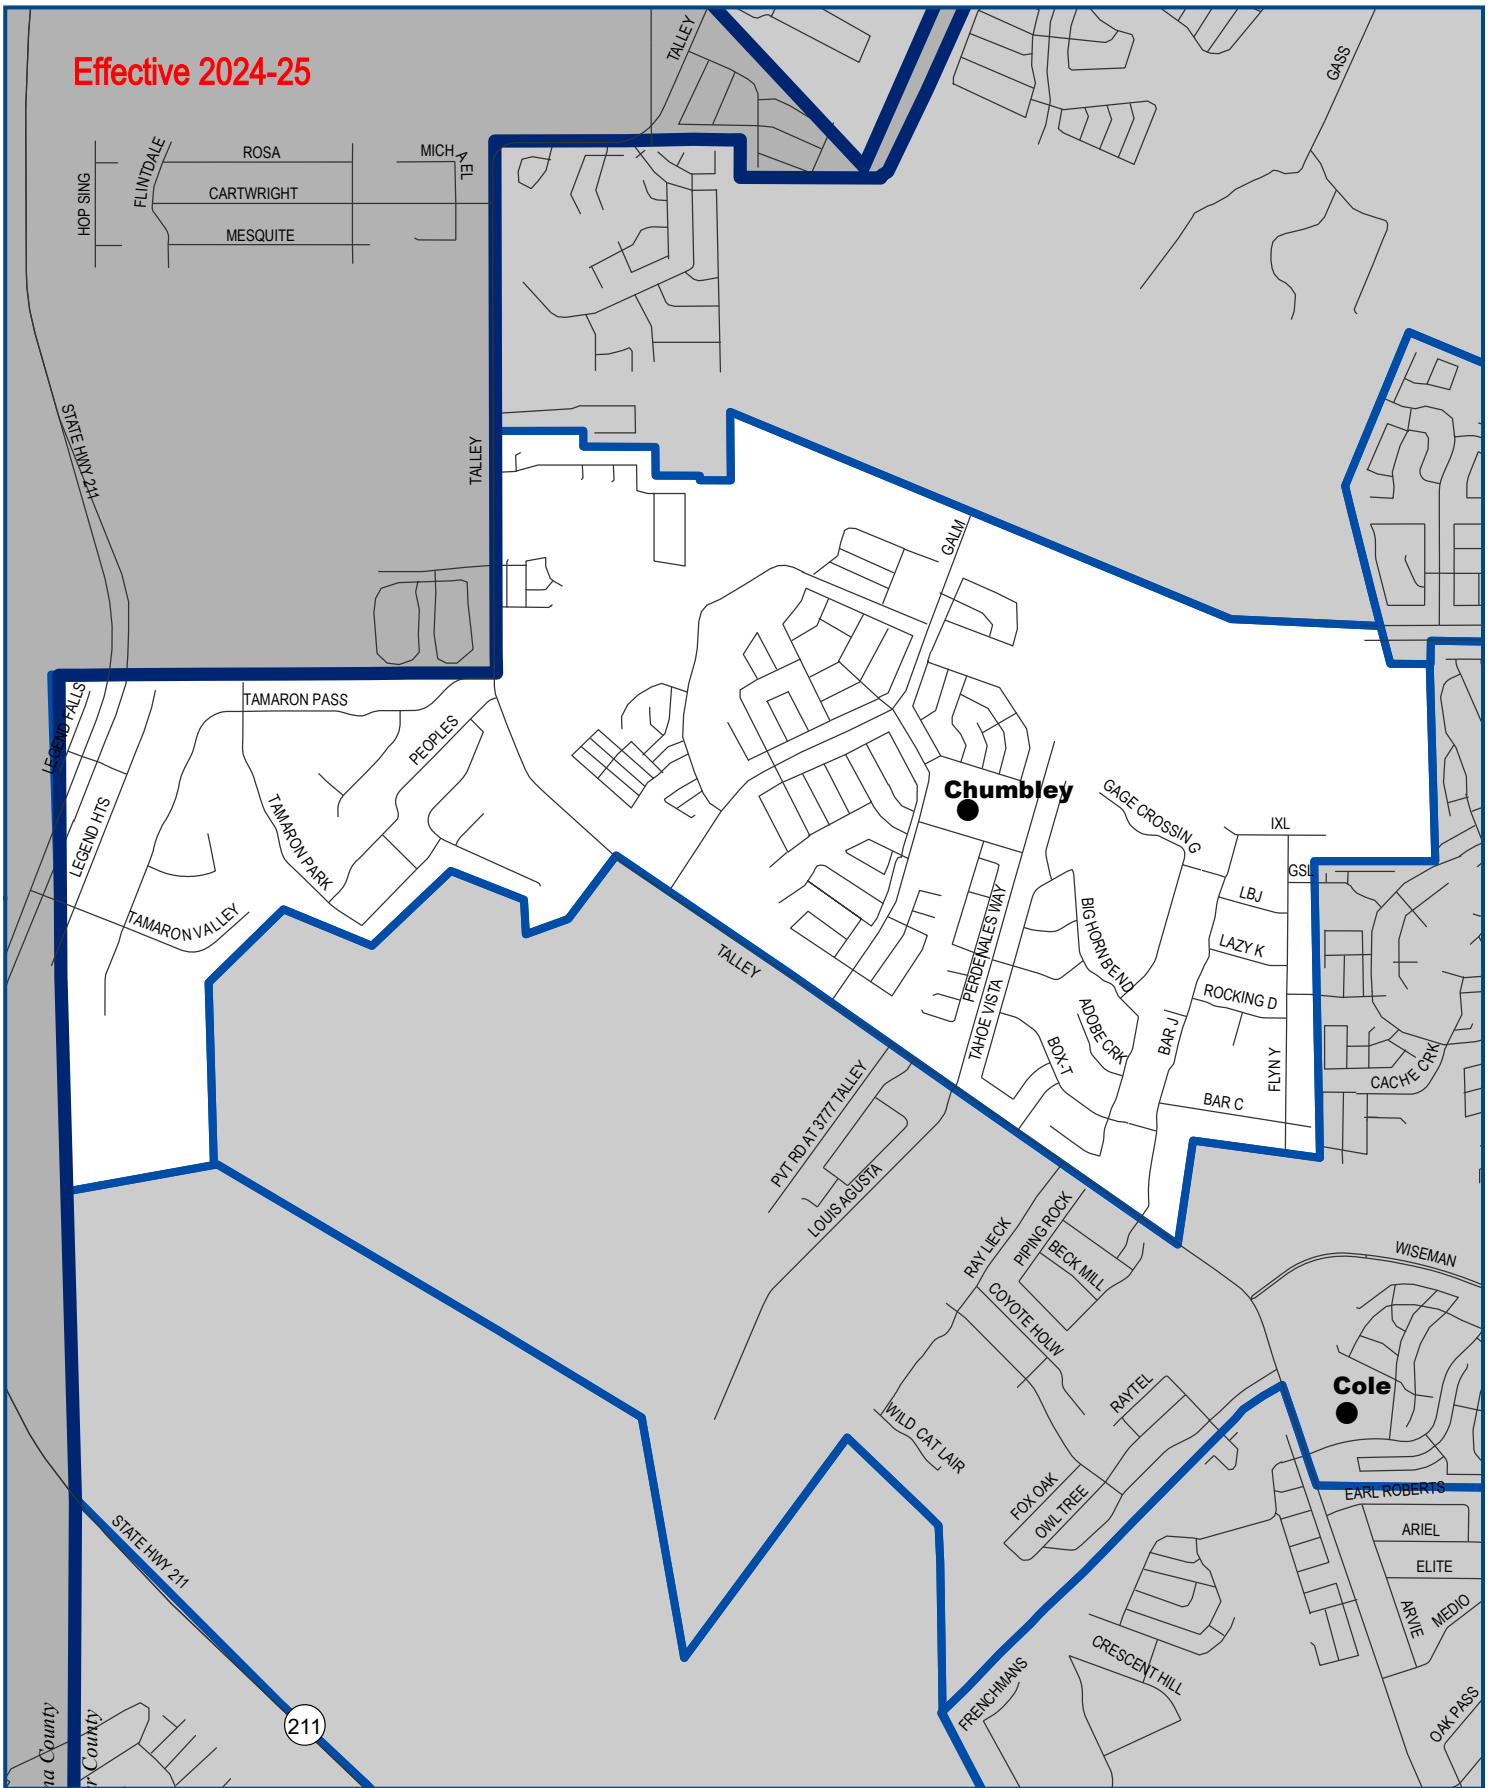

Effective 2024-25

Chumbley Elementary School Attendance Area

Confirm your school assignment at <https://boundariesandbuses.nisd.net/boundariesbus.nsf> or call (210) 397-8589
Acreage without student population is subject to reassignment to schools with the greatest available capacity

Office of Resource Planning | 5900 Evers Road | San Antonio, TX 78238-1699 | 210.397.8796

N

- Elementary
- ▭ School Boundary
- ▬ Northside ISD Boundary

RP: 11/15/2023