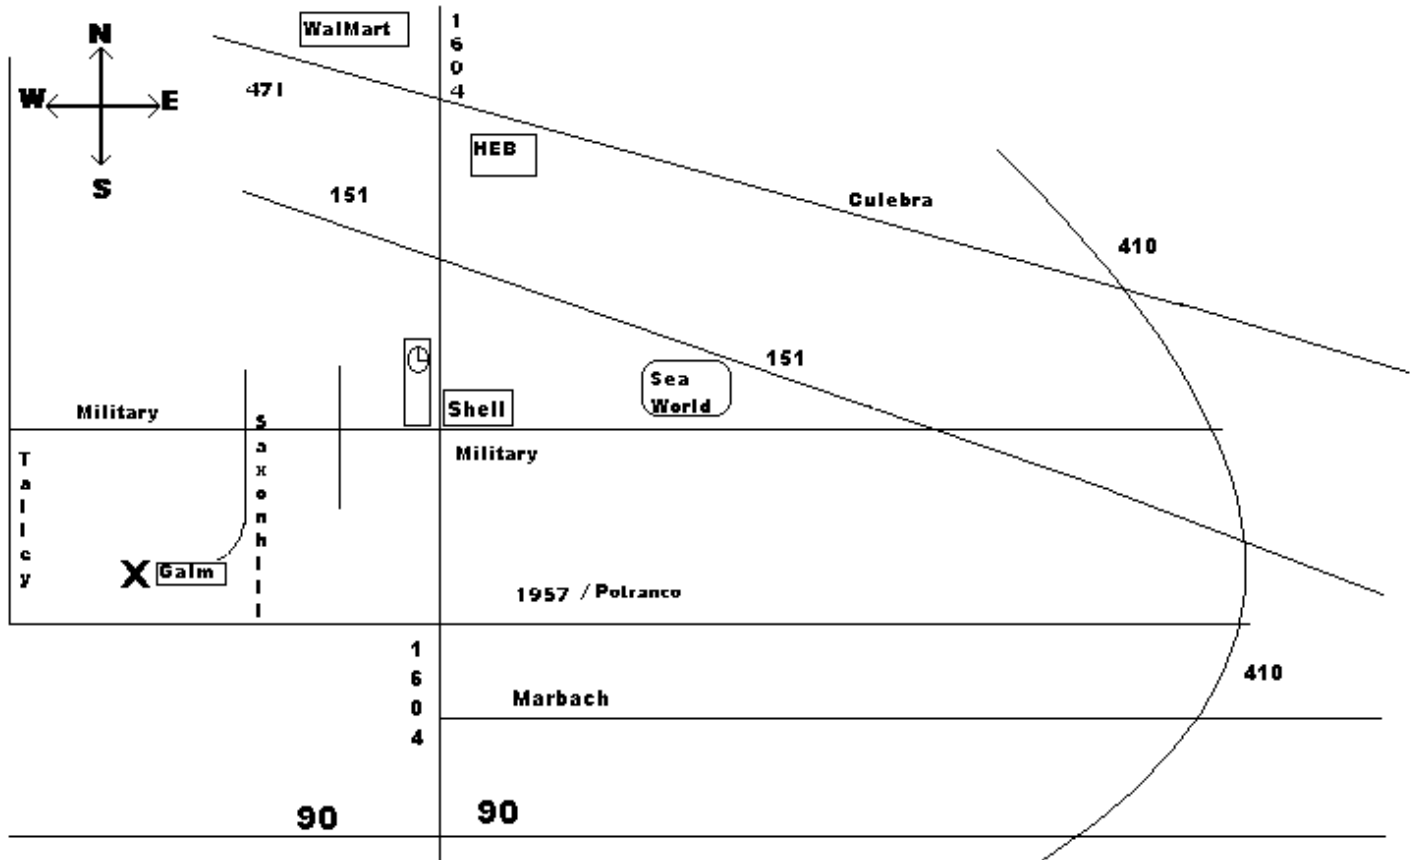

Map to Galm Elementary

1454 Saxonhill
San Antonio, TX 78253
397-1150

From **1604**

Turn **West onto Military**. You will see the clock tower at the Villages of Westcreek subdivision.

Turn **left** at the second stop sign, which is **Saxonhill**

Galm is on the left side of the road.

This map is not all-inclusive or to scale. The purpose is to give you a general idea of where we are. You can get to 1604 from 151 or Culebra or 90, or various other combinations.