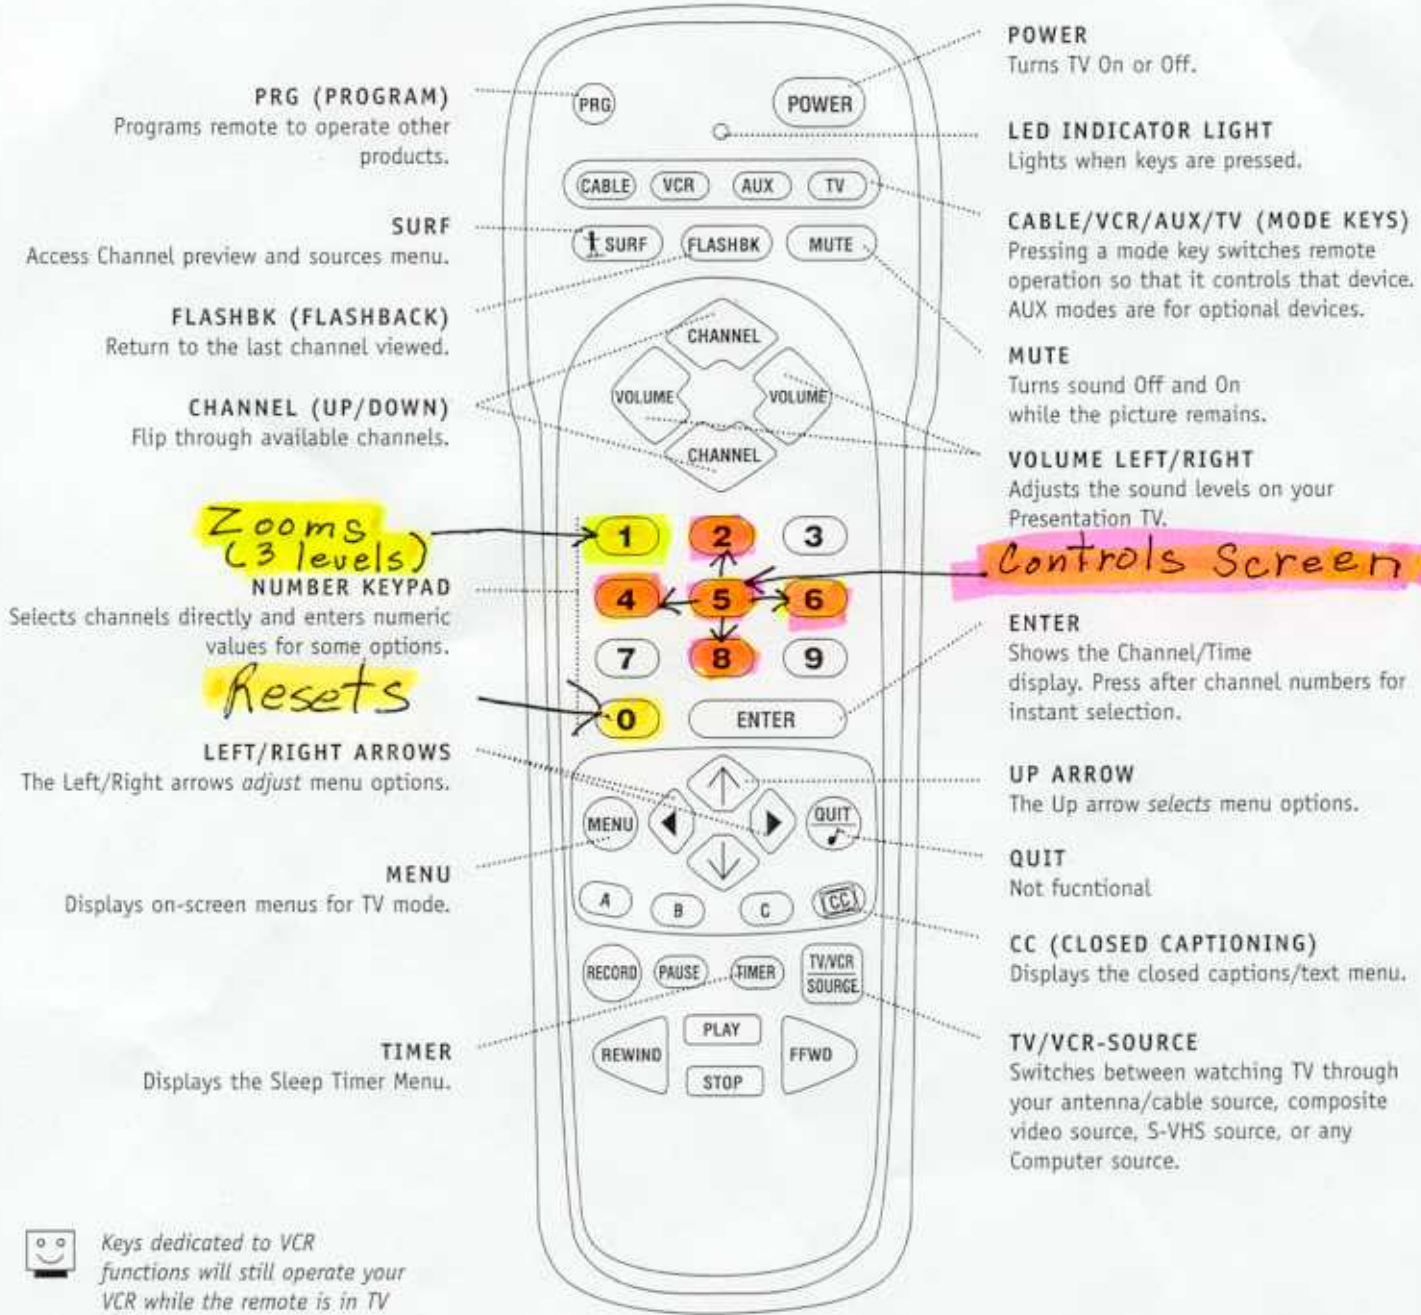

Remote Key TV Mode Functions

Zooms (3 levels)

Controls Screen

Resets

Keys dedicated to VCR functions will still operate your VCR while the remote is in TV mode.

The DOWN arrow key is reserved for FM/TV on other models.

remote control part number
MBR3447
124-233