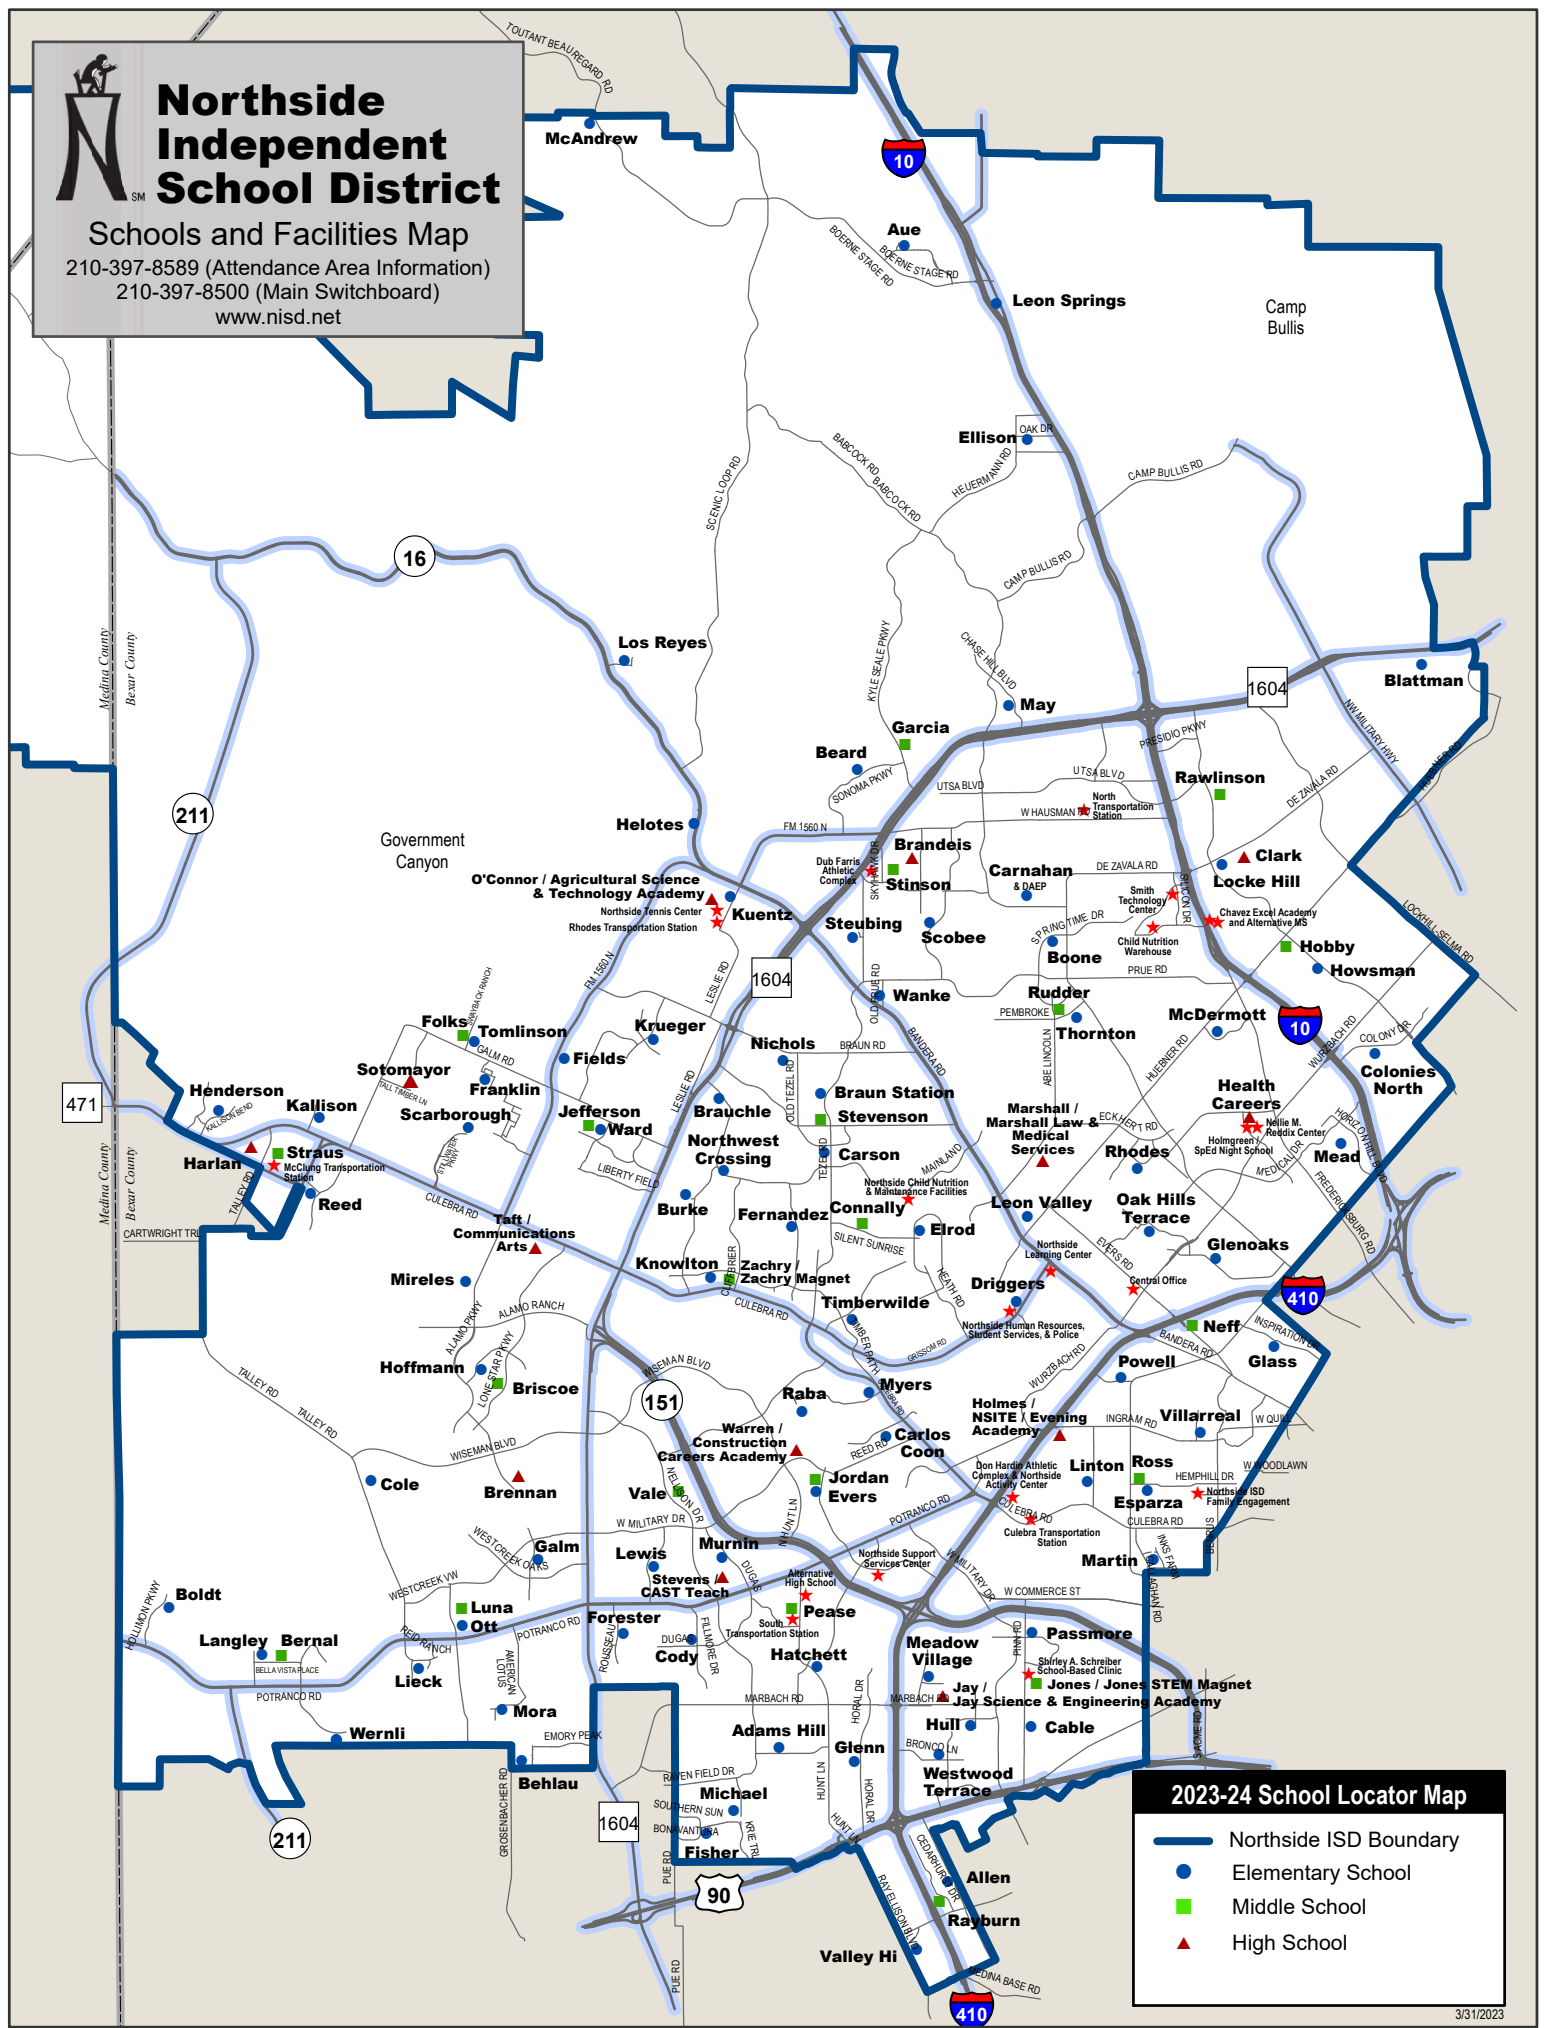

Northside Independent School District

Schools and Facilities Map

210-397-8589 (Attendance Area Information)
210-397-8500 (Main Switchboard)
www.nisd.net

2023-24 School Locator Map

- Northside ISD Boundary
- Elementary School
- Middle School
- ▲ High School