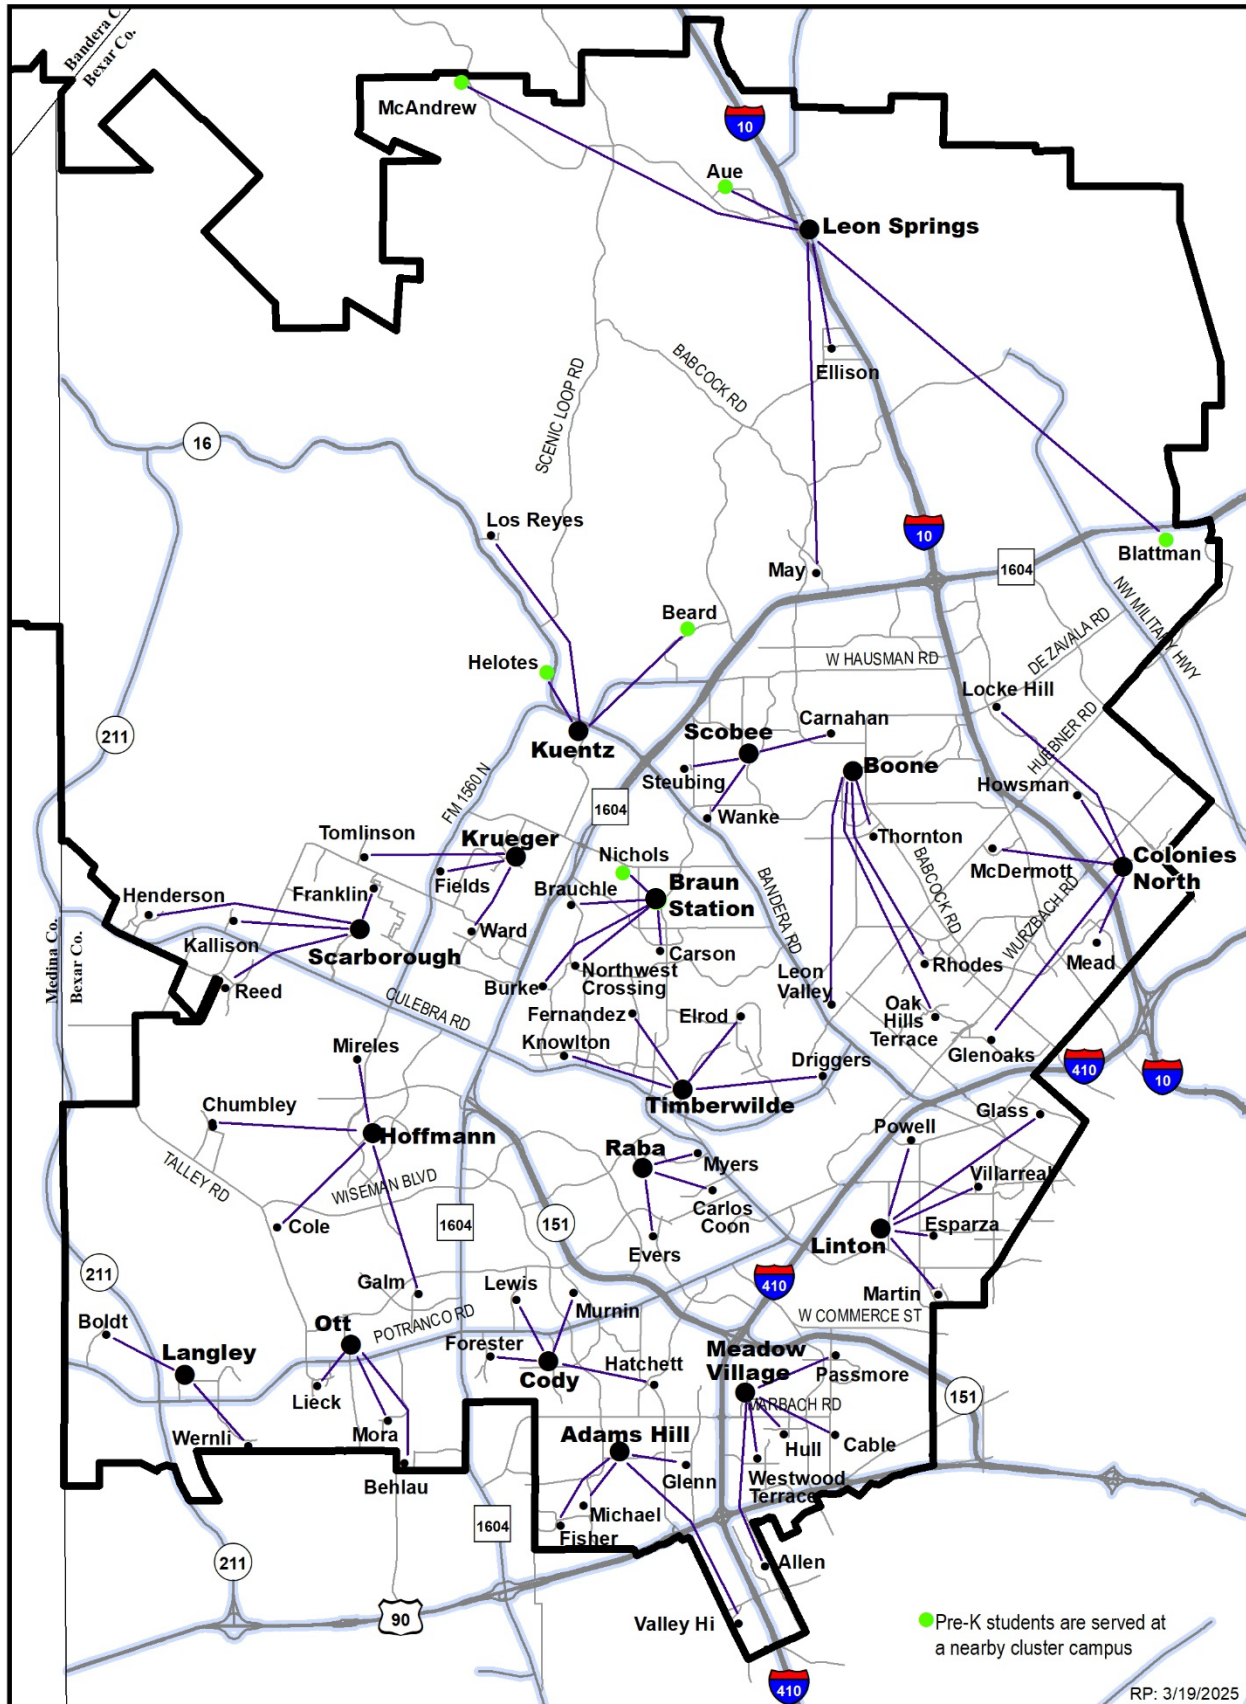

# 2026-27 Cap & Cluster Assignment

Rev 06/17/2026

83 ESs in 17 CLUSTERS

This page covers "regular" clusters: see ES Cap & Cluster table for details on PK, ESL, and Bilingual assignments.

a. **Braun Station and Nichols Pre-K will be served at Northwest Crossing ES for 2026-27.**