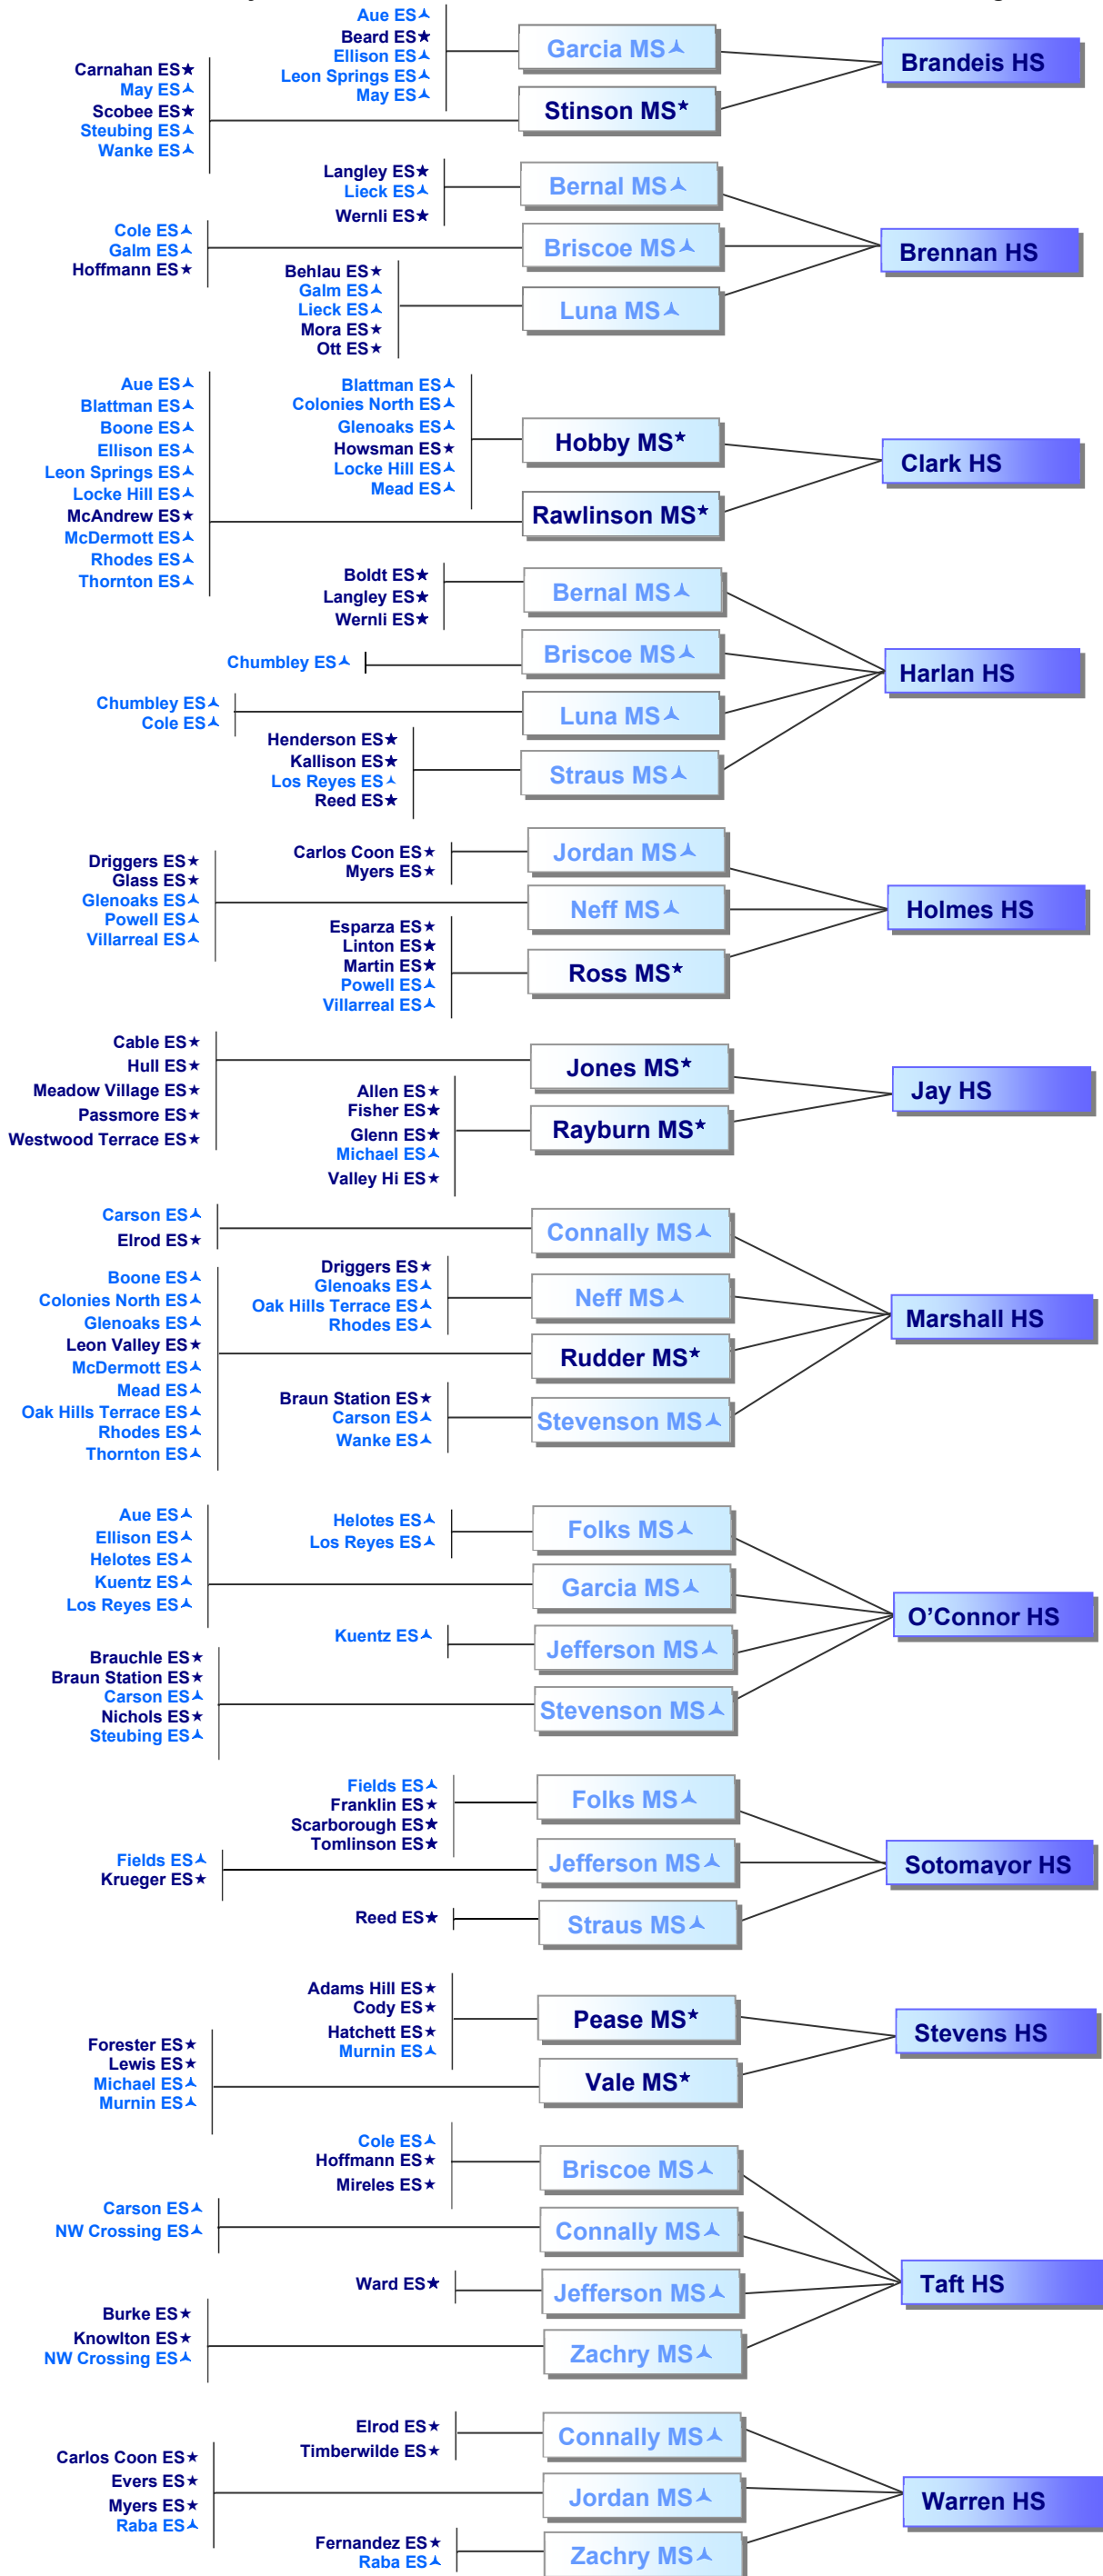

2026-27 Feeder Patterns:

83 NISD Elementary Schools

21 NISD Middle Schools

12 NISD High Schools

LEGEND

★ Clean feeder pattern to the next level.
 (For example, students in this elementary school attendance area are assigned to the same middle school. Or students in this middle school attendance area are assigned to the same high school.)

▲ Feeds more than one school at the next level
 (For example, students in this elementary school attendance area are assigned to two (or more) different middle schools. Or students in this middle school attendance area are assigned to two (or more) different high schools.)