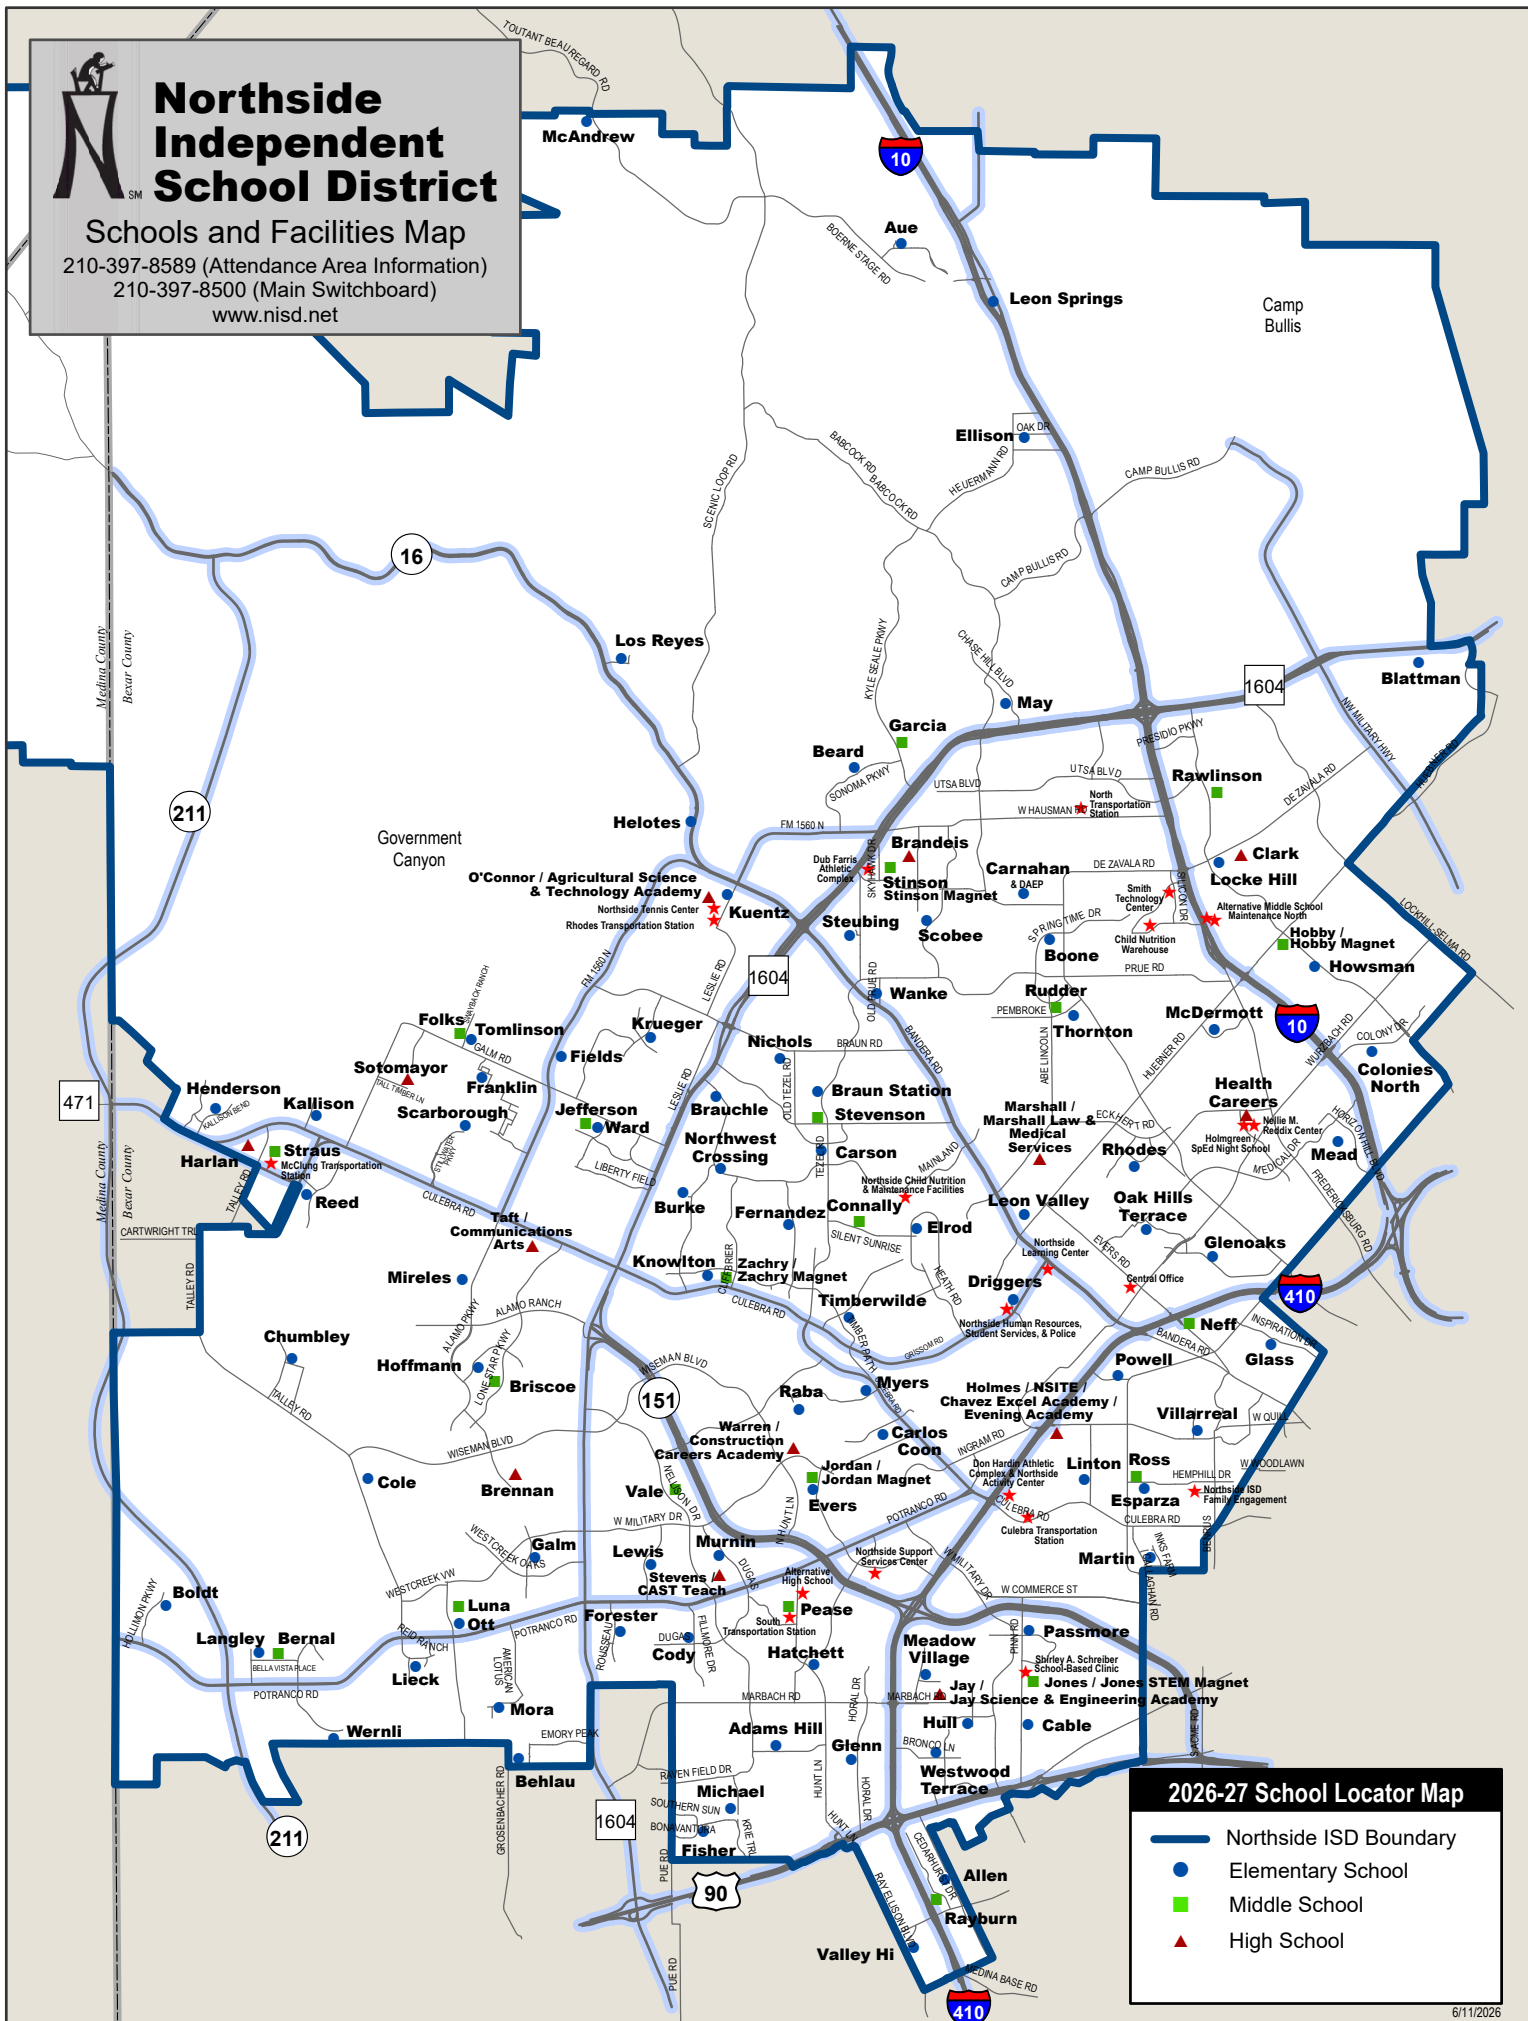

Northside Independent School District

Schools and Facilities Map

210-397-8589 (Attendance Area Information)
210-397-8500 (Main Switchboard)
www.nisd.net

2026-27 School Locator Map

- Northside ISD Boundary
- Elementary School
- Middle School
- ▲ High School