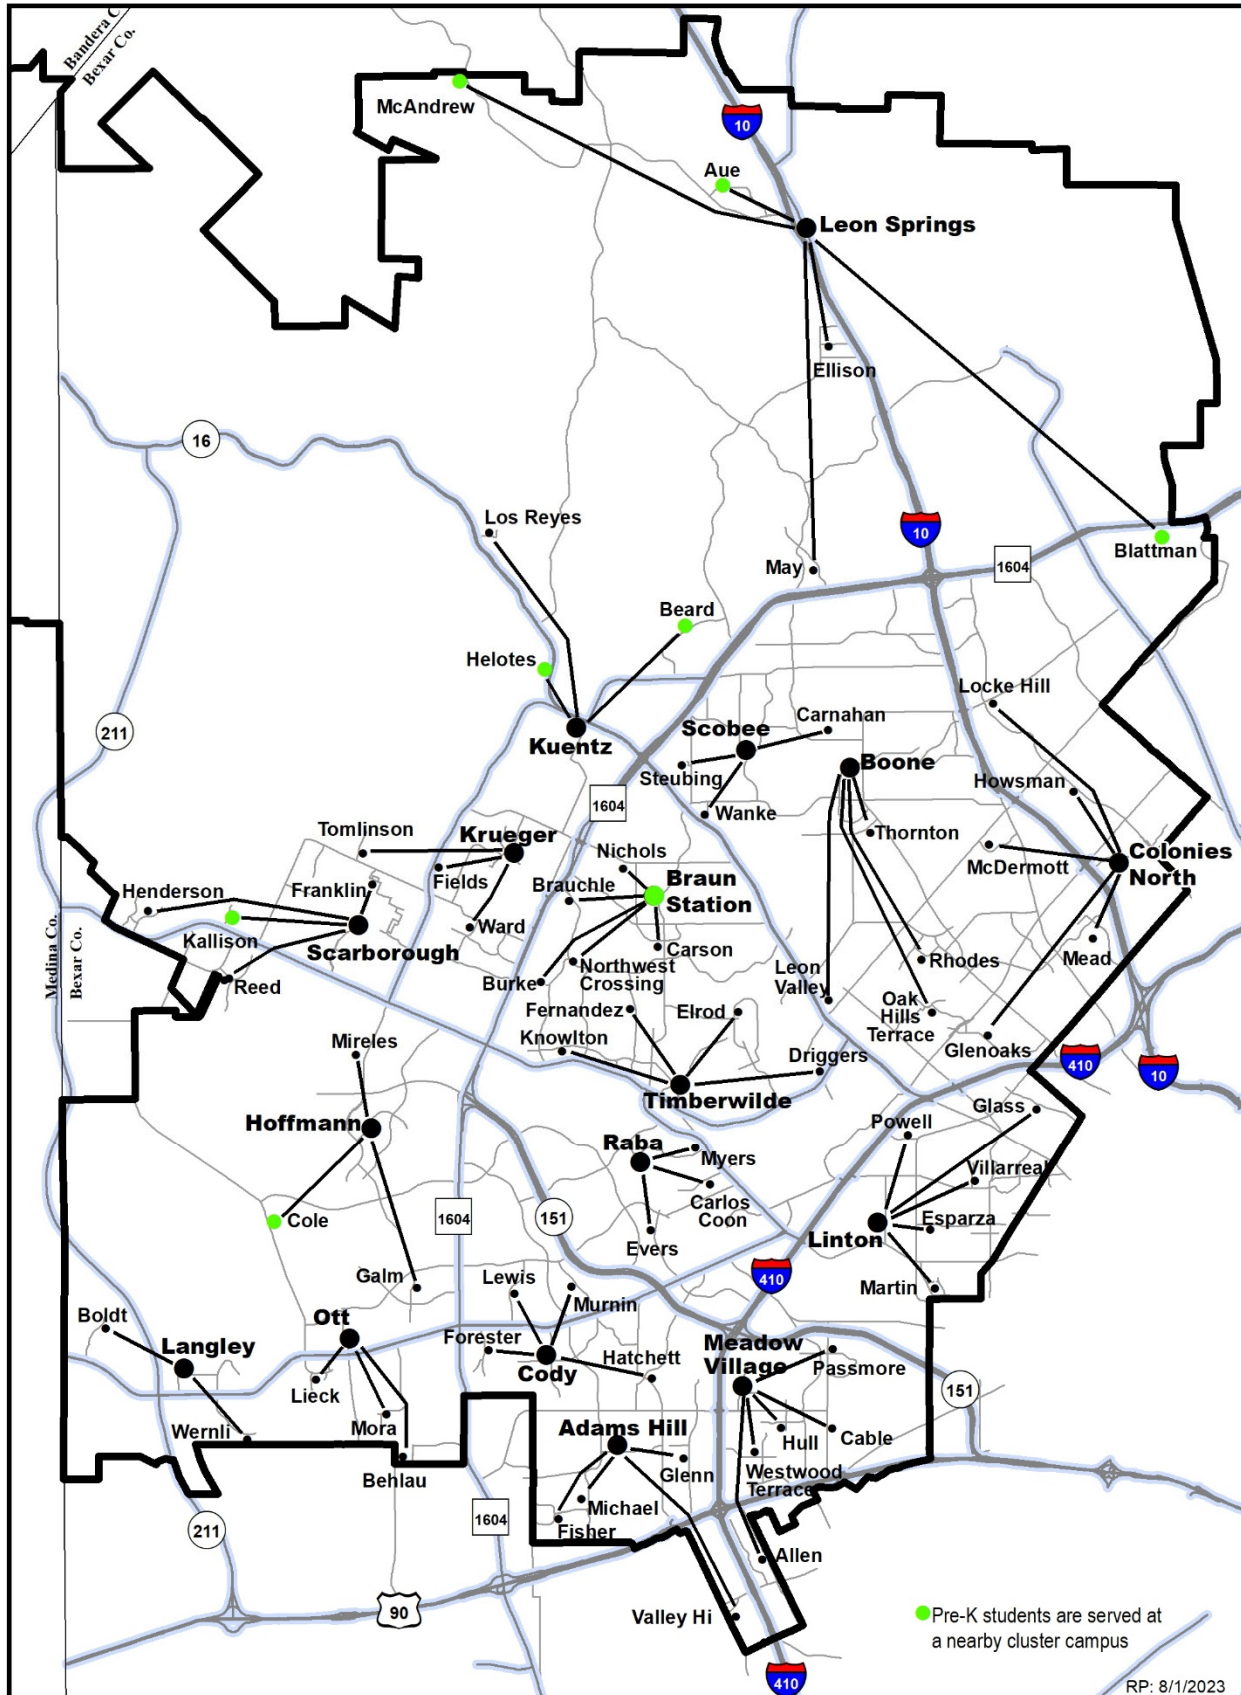

2023-24 Cap & Cluster Assignment REV 08/1/2023

82 ESs in 17 CLUSTERS

This page covers "regular" clusters: see ES Cap & Cluster table for details on PK, ESL, and Bilingual assignments.