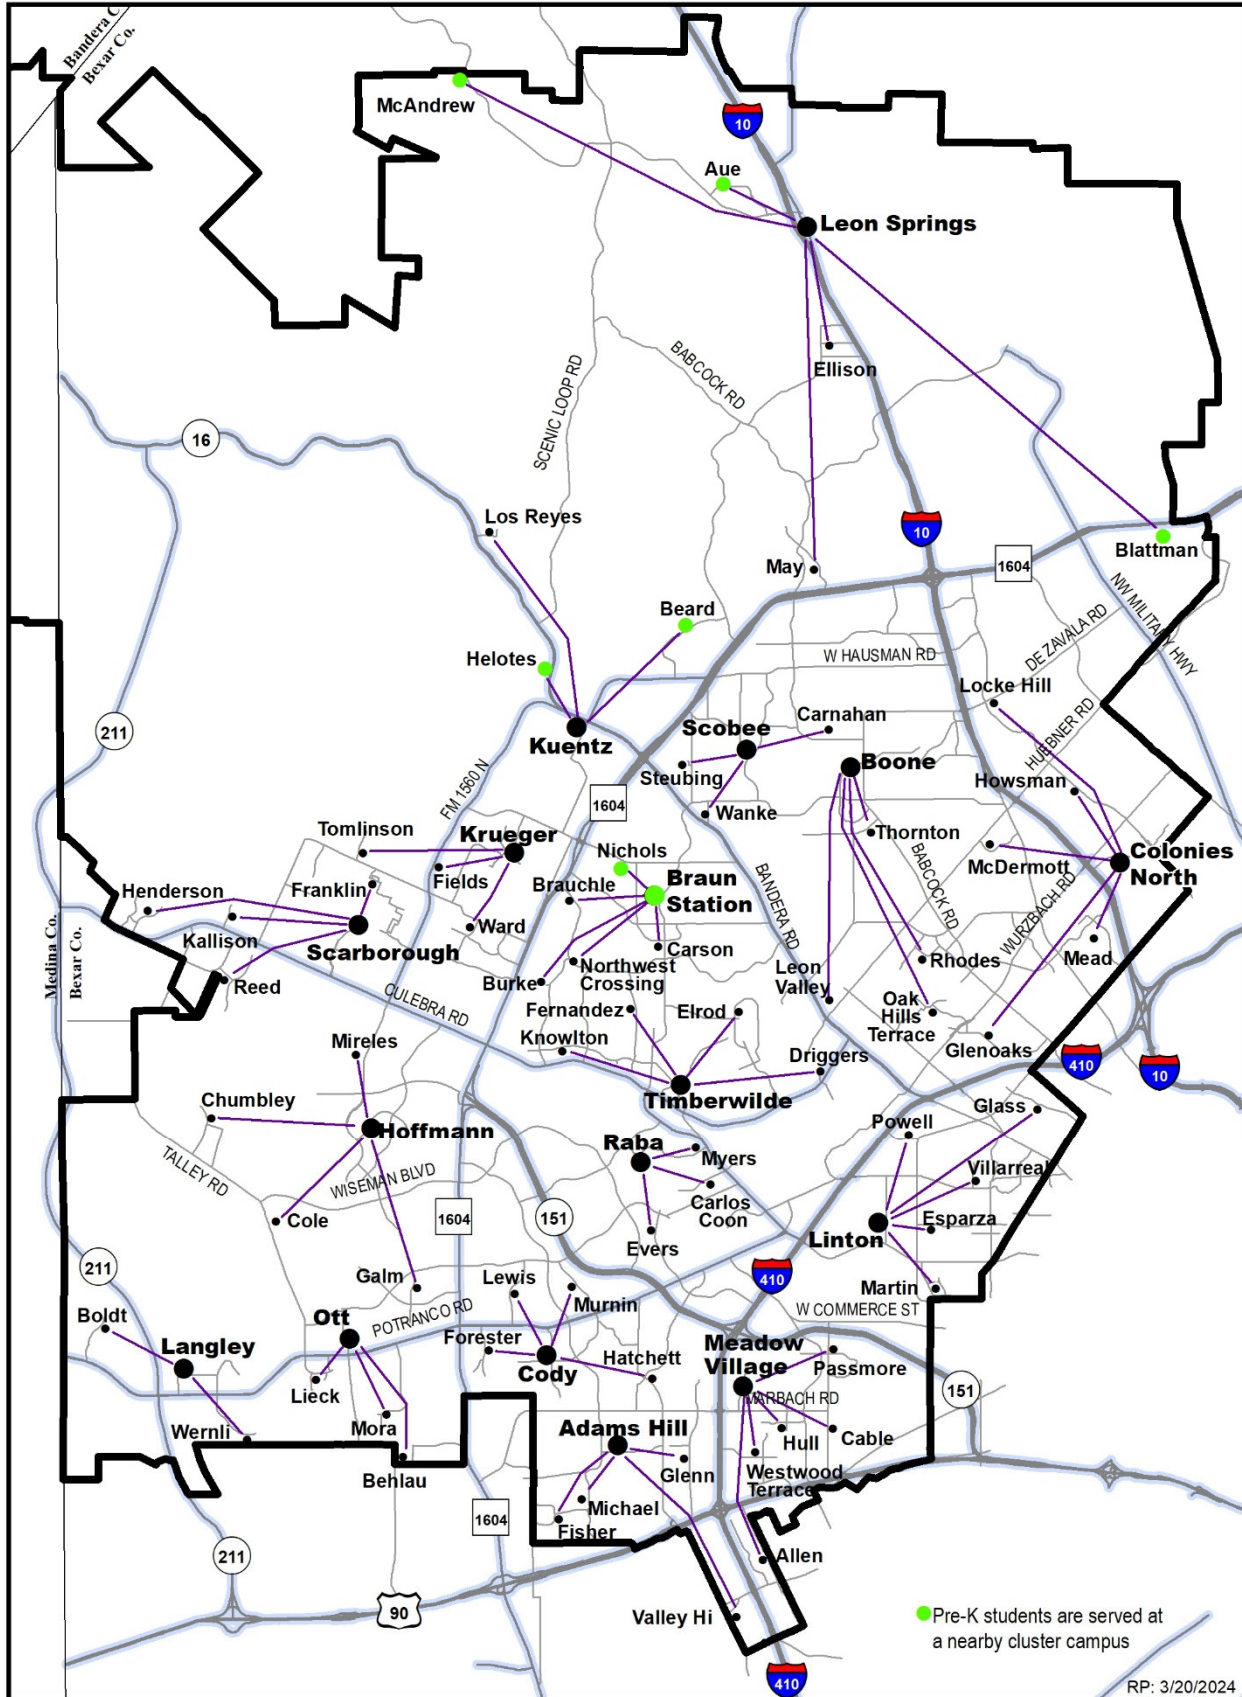

# 2024-25 Cap & Cluster Assignment

03/21/2024

83 ESs in 17 CLUSTERS

This page covers "regular" clusters: see ES Cap & Cluster table for details on PK, ESL, and Bilingual assignments.

RP: 3/20/2024

a. Braun Station and Nichols Pre-K will be served at Northwest Crossing ES for 2024-25.

b. Starting in 2023-24, Henderson begin adding dual language classes (K-1).