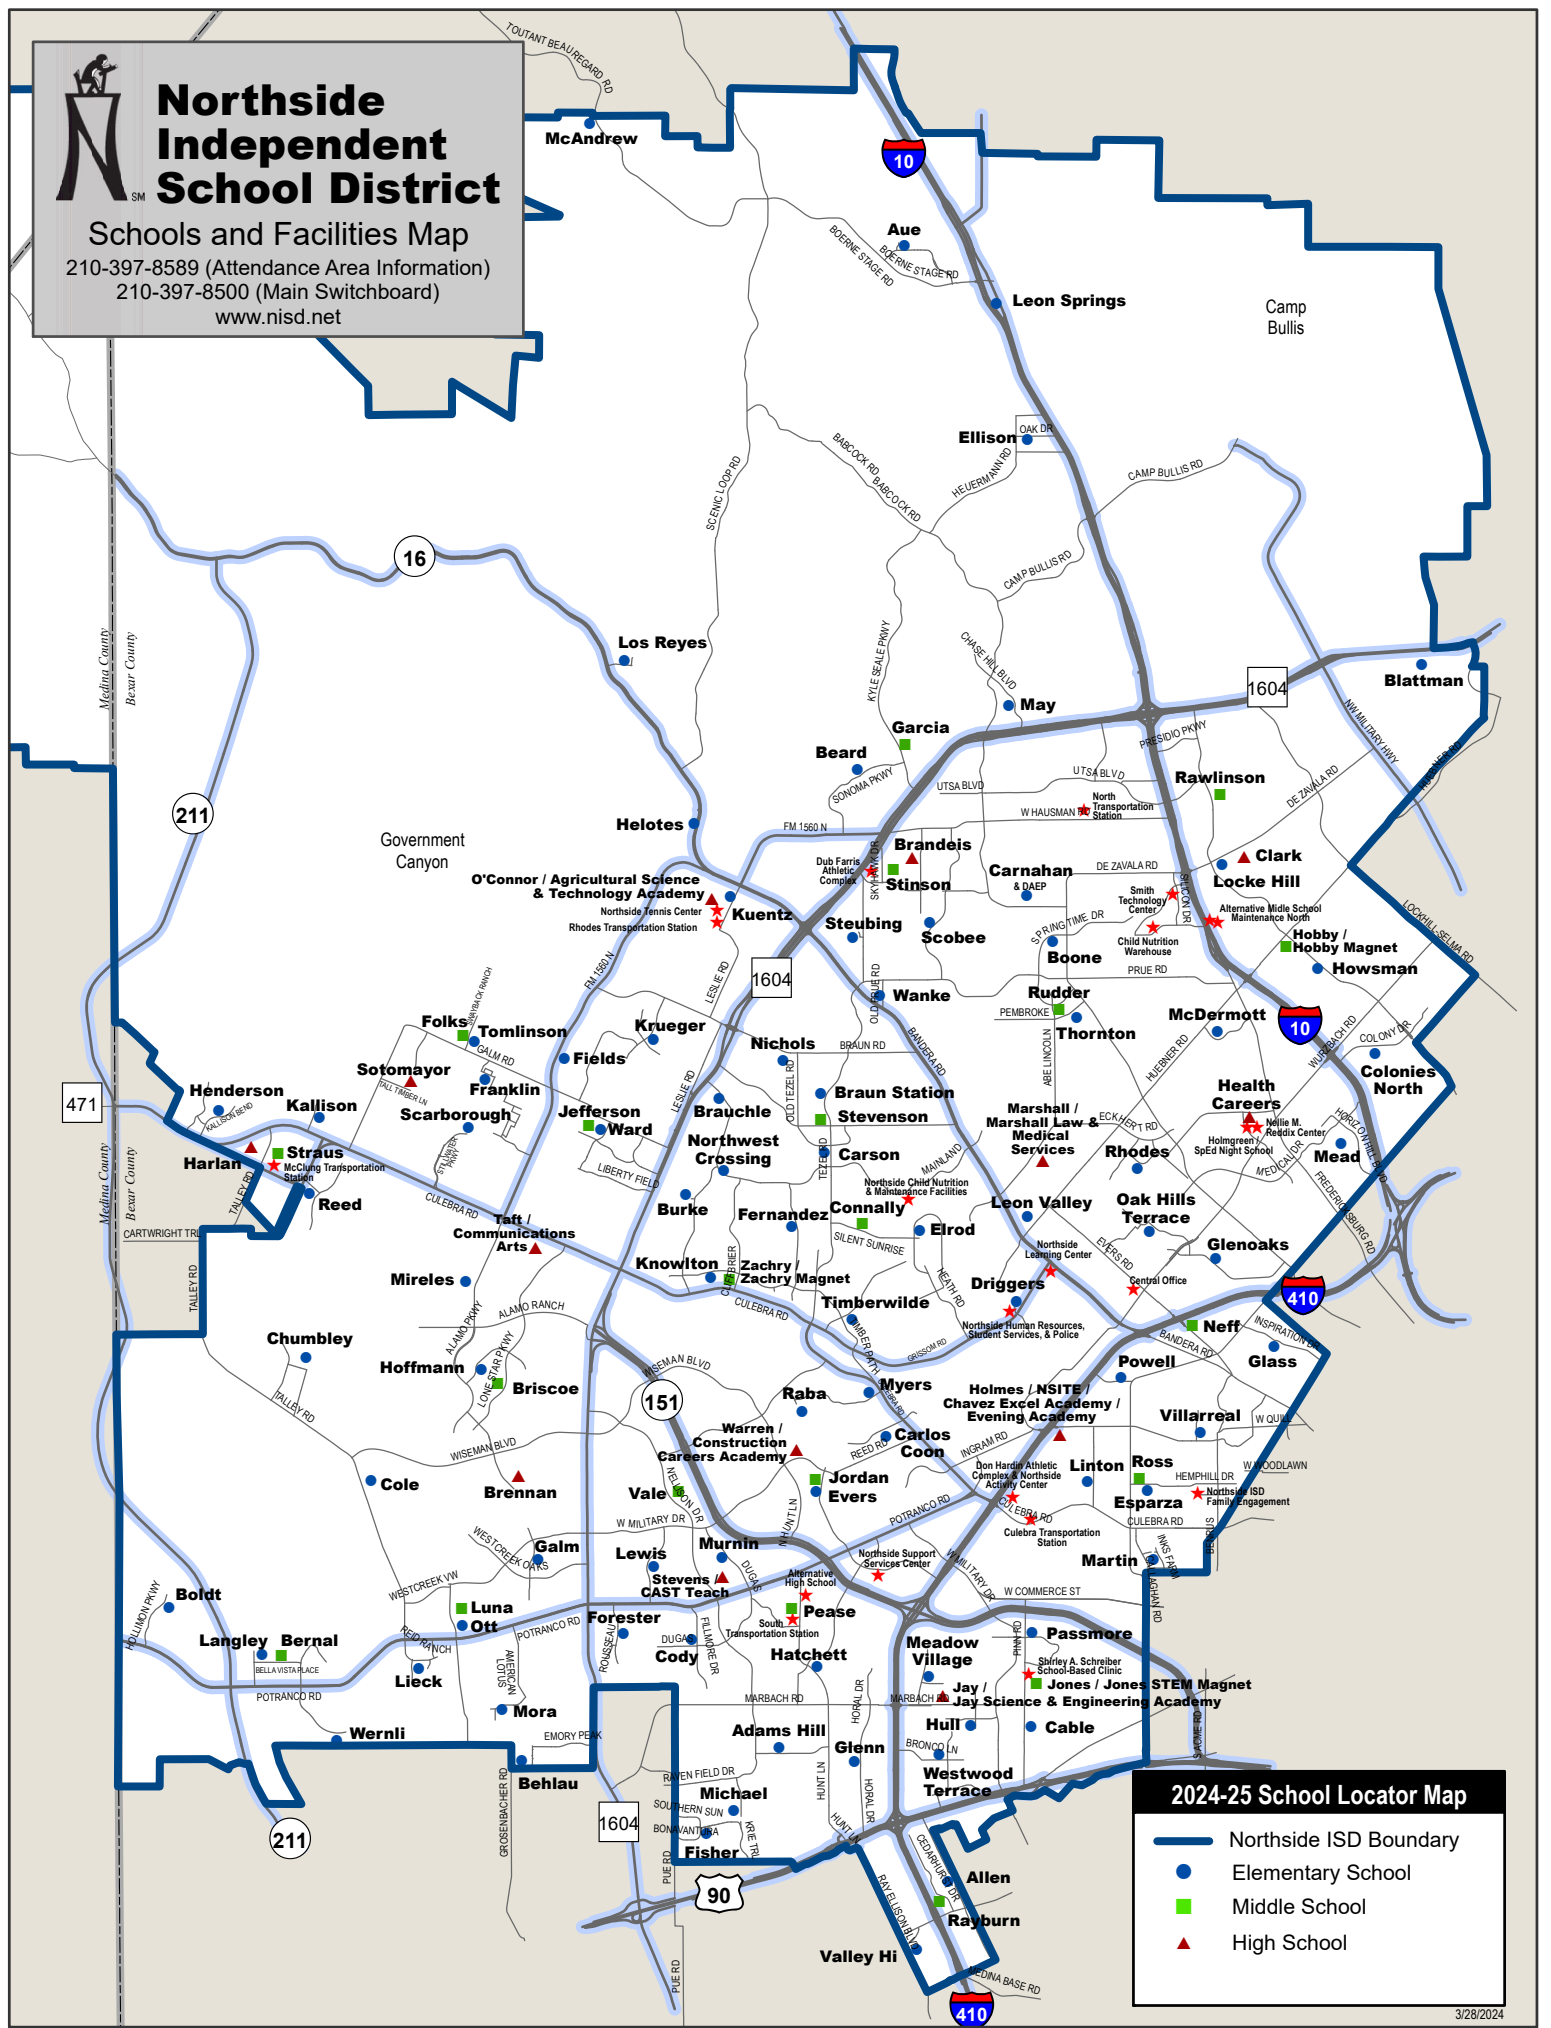

Northside Independent School District

Schools and Facilities Map

210-397-8589 (Attendance Area Information)
210-397-8500 (Main Switchboard)
www.nisd.net

2024-25 School Locator Map

- Northside ISD Boundary
- Elementary School
- Middle School
- ▲ High School