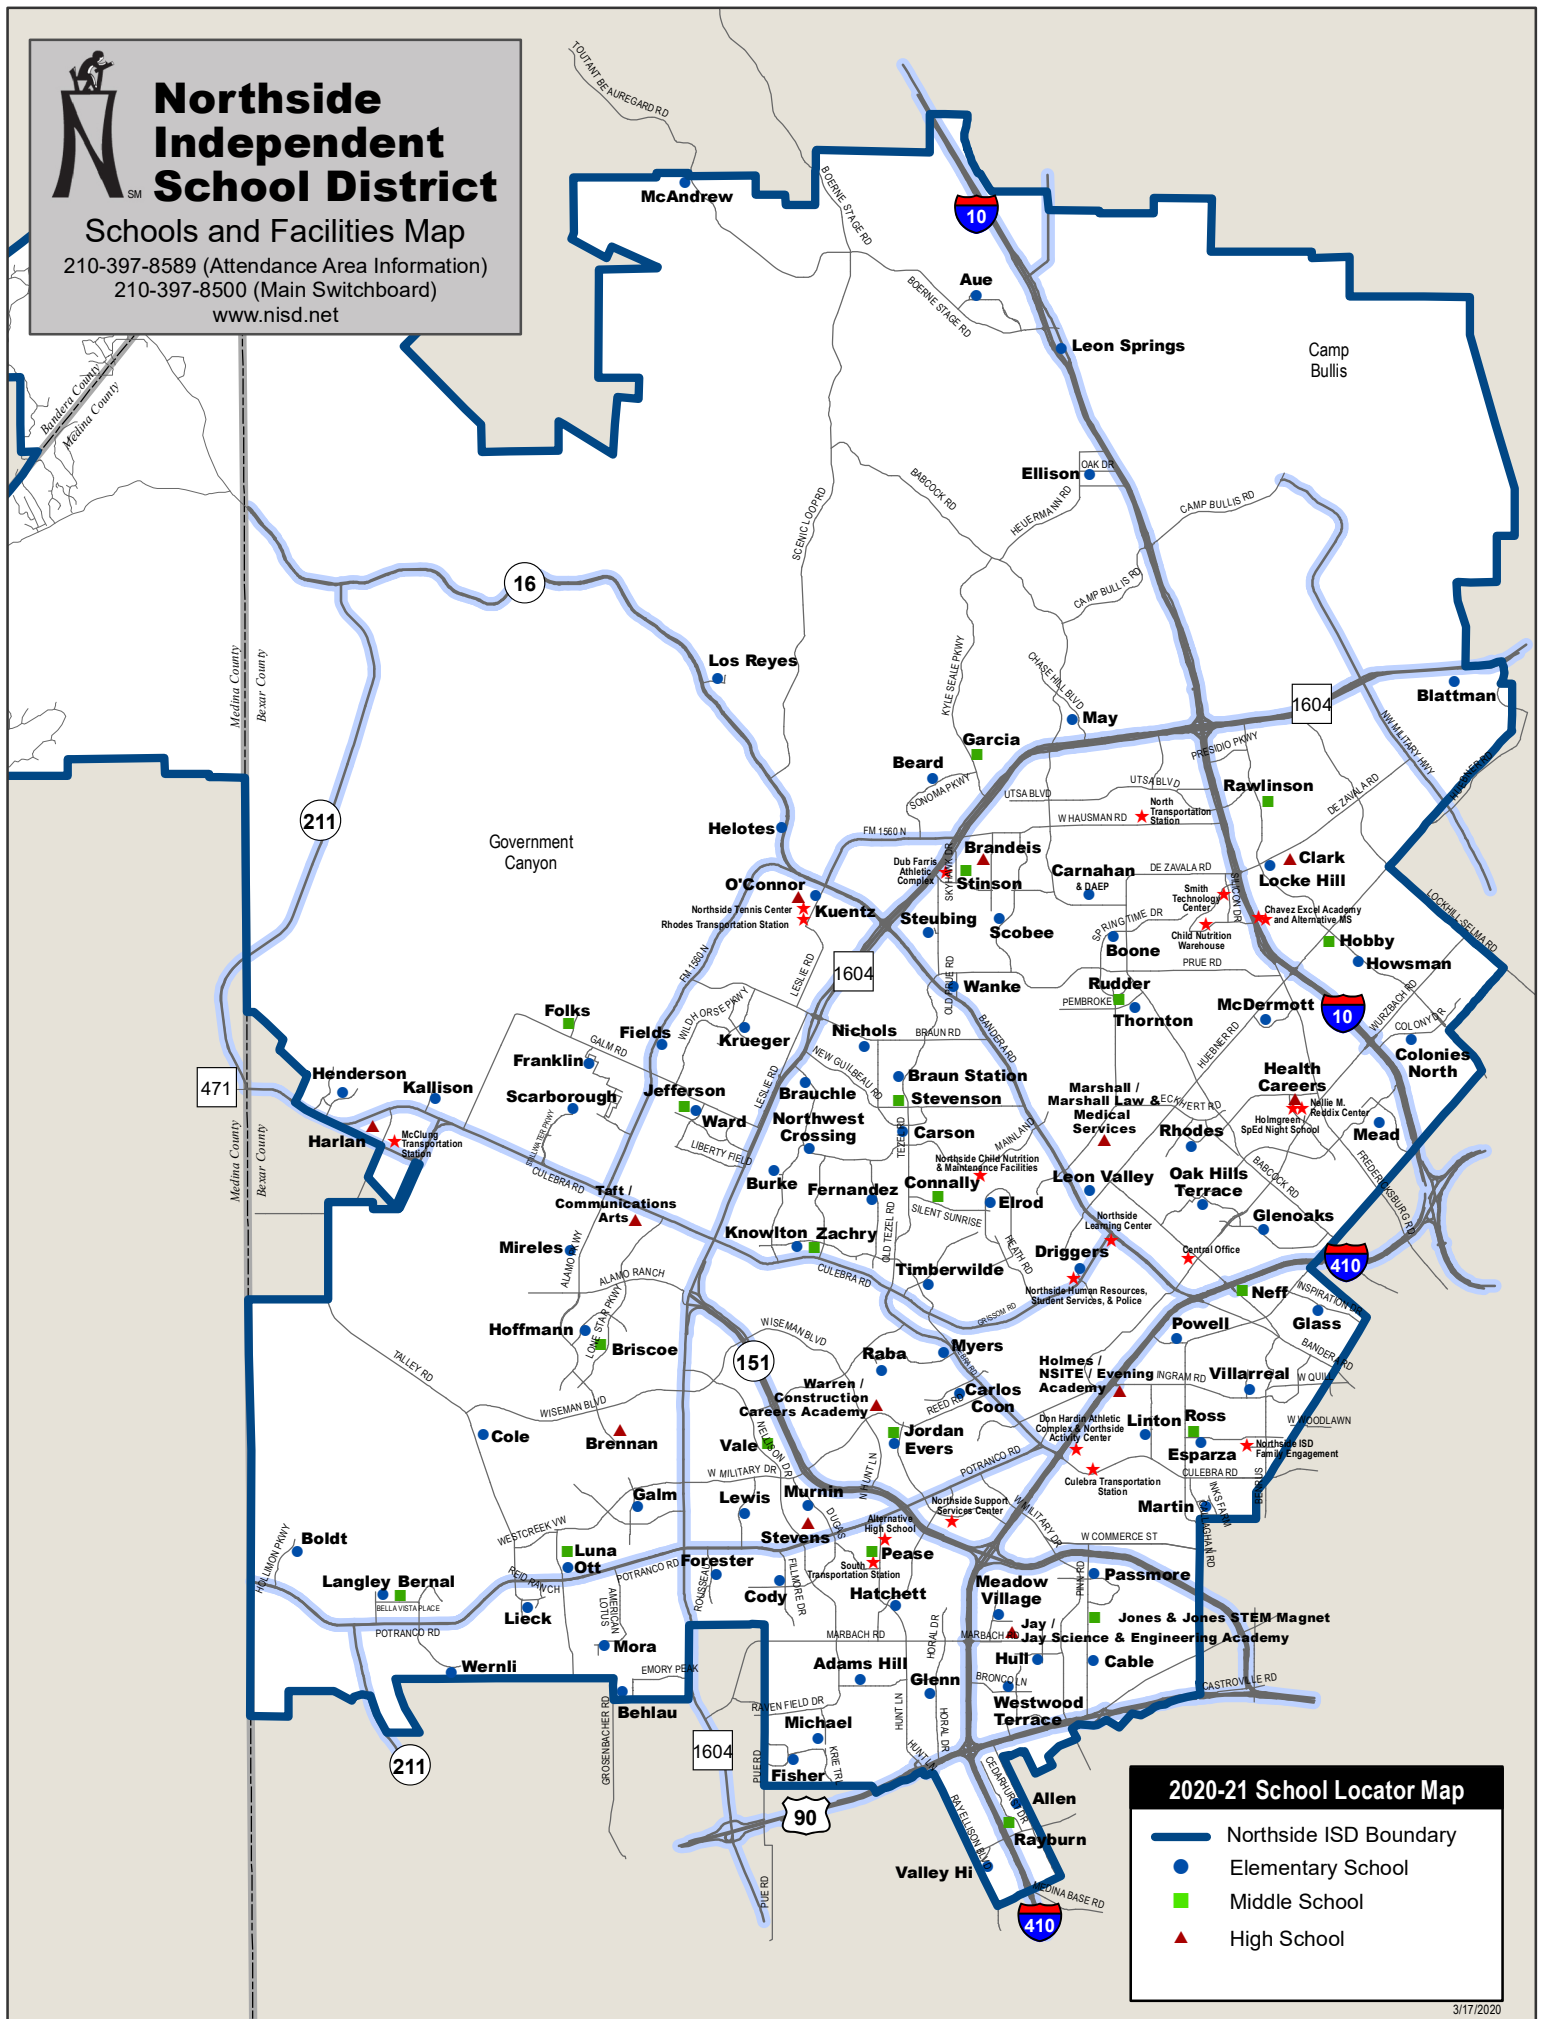

Northside Independent School District

Schools and Facilities Map

210-397-8589 (Attendance Area Information)

210-397-8500 (Main Switchboard)

www.nisd.net

2020-21 School Locator Map

- Northside ISD Boundary
- Elementary School
- Middle School
- ▲ High School