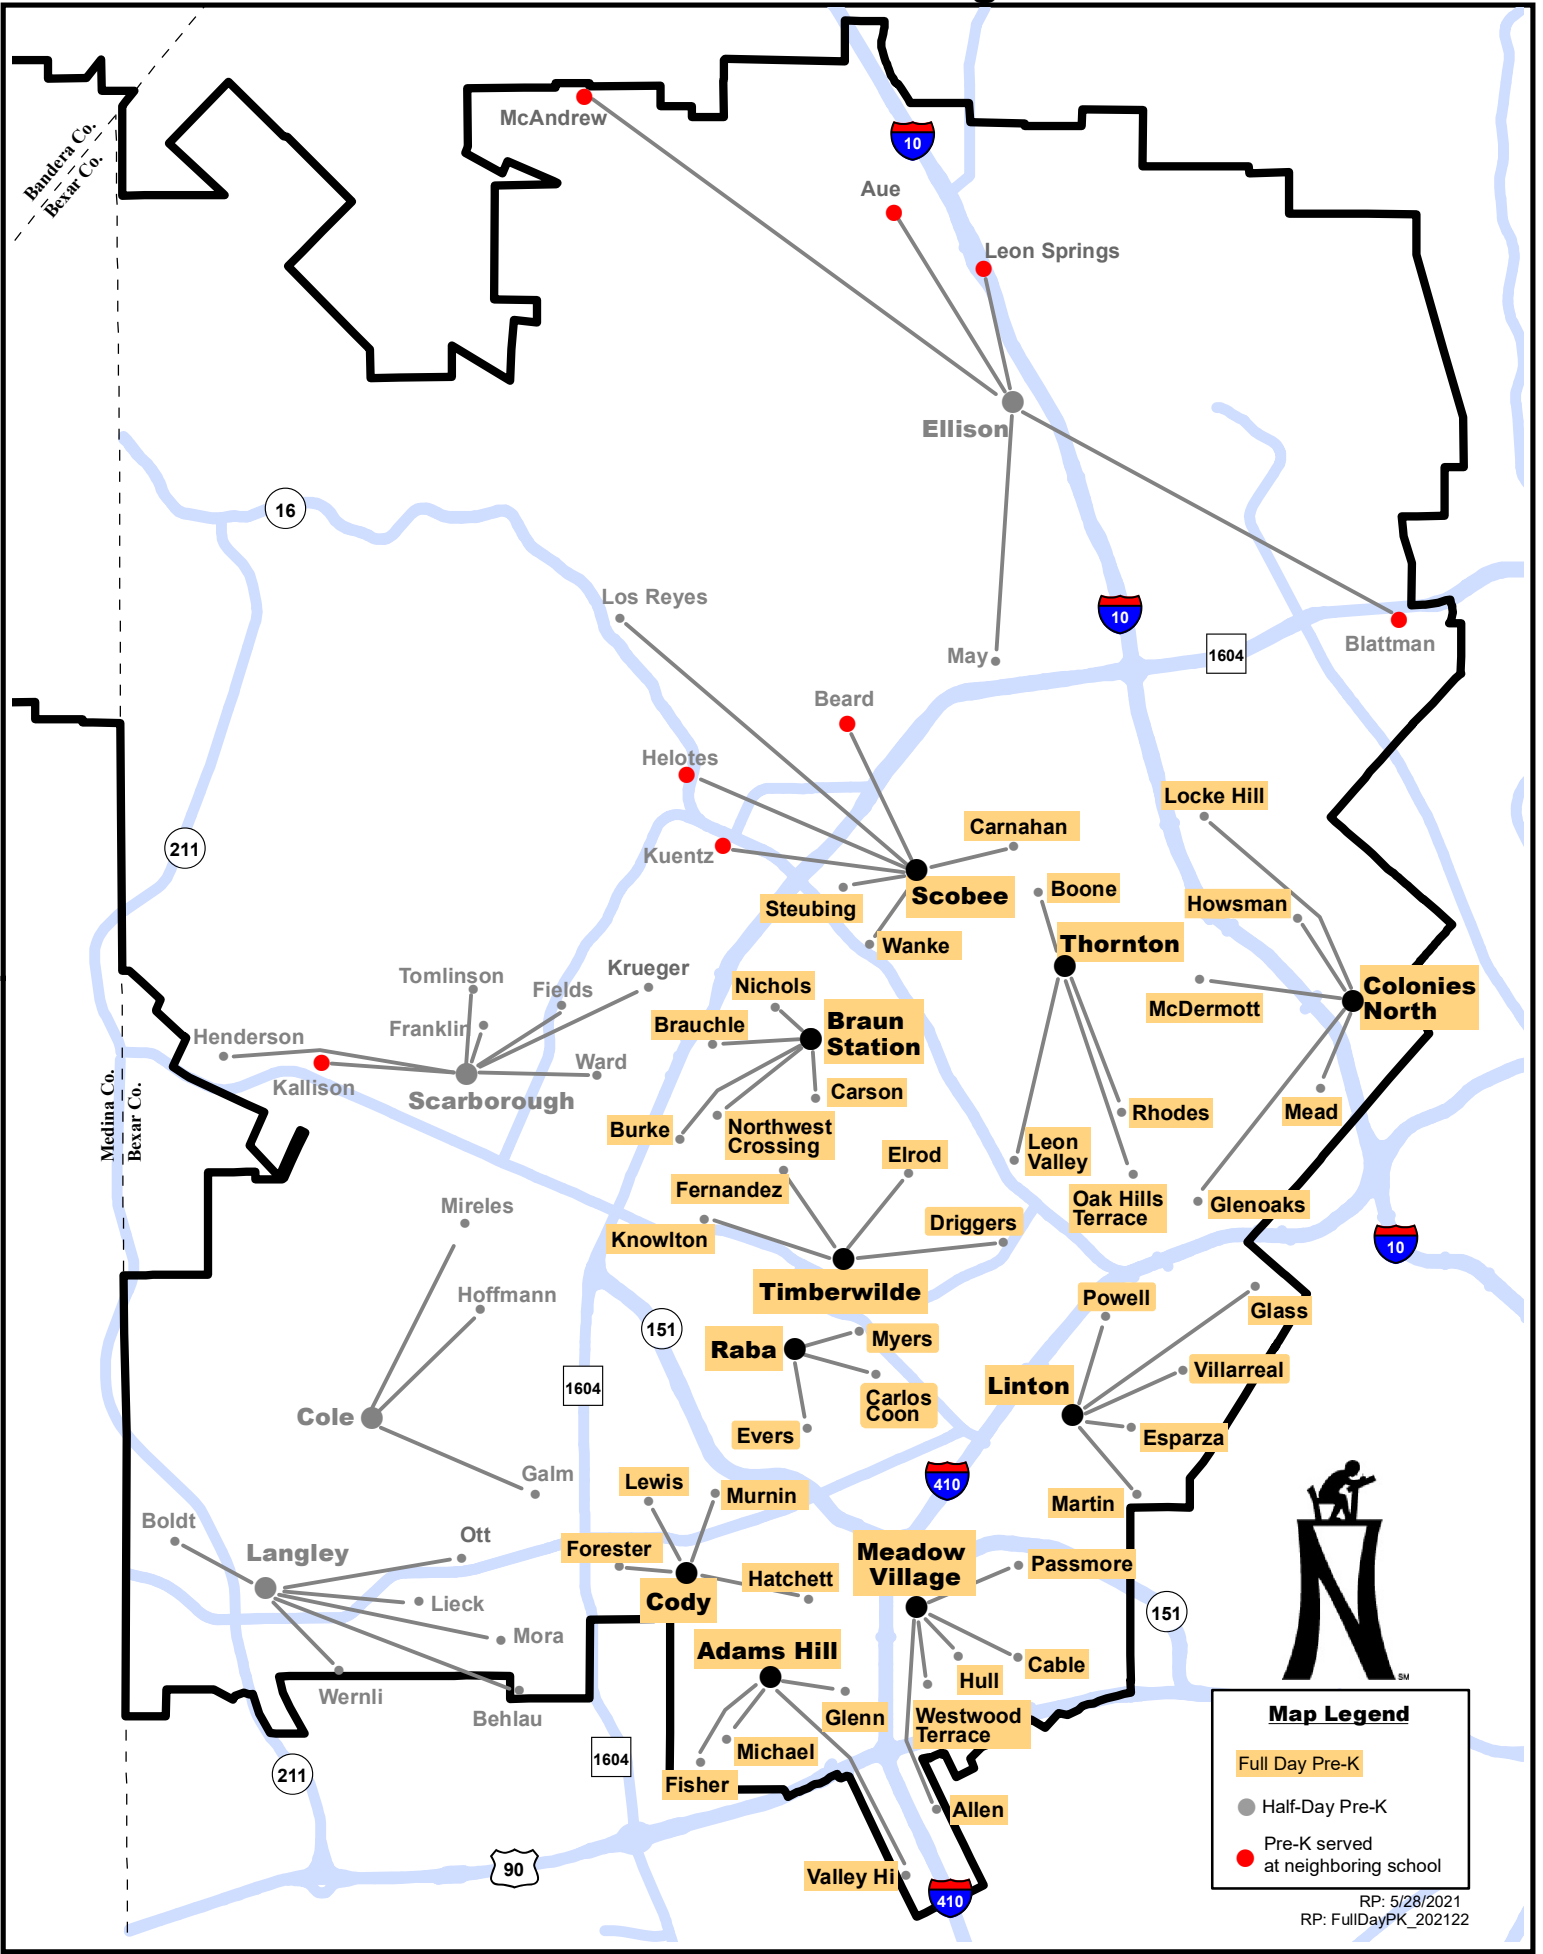

2021-22 NISD Pre-K Programs as of 5/28/21

Map Legend

- Full Day Pre-K
- Half-Day Pre-K
- Pre-K served at neighboring school