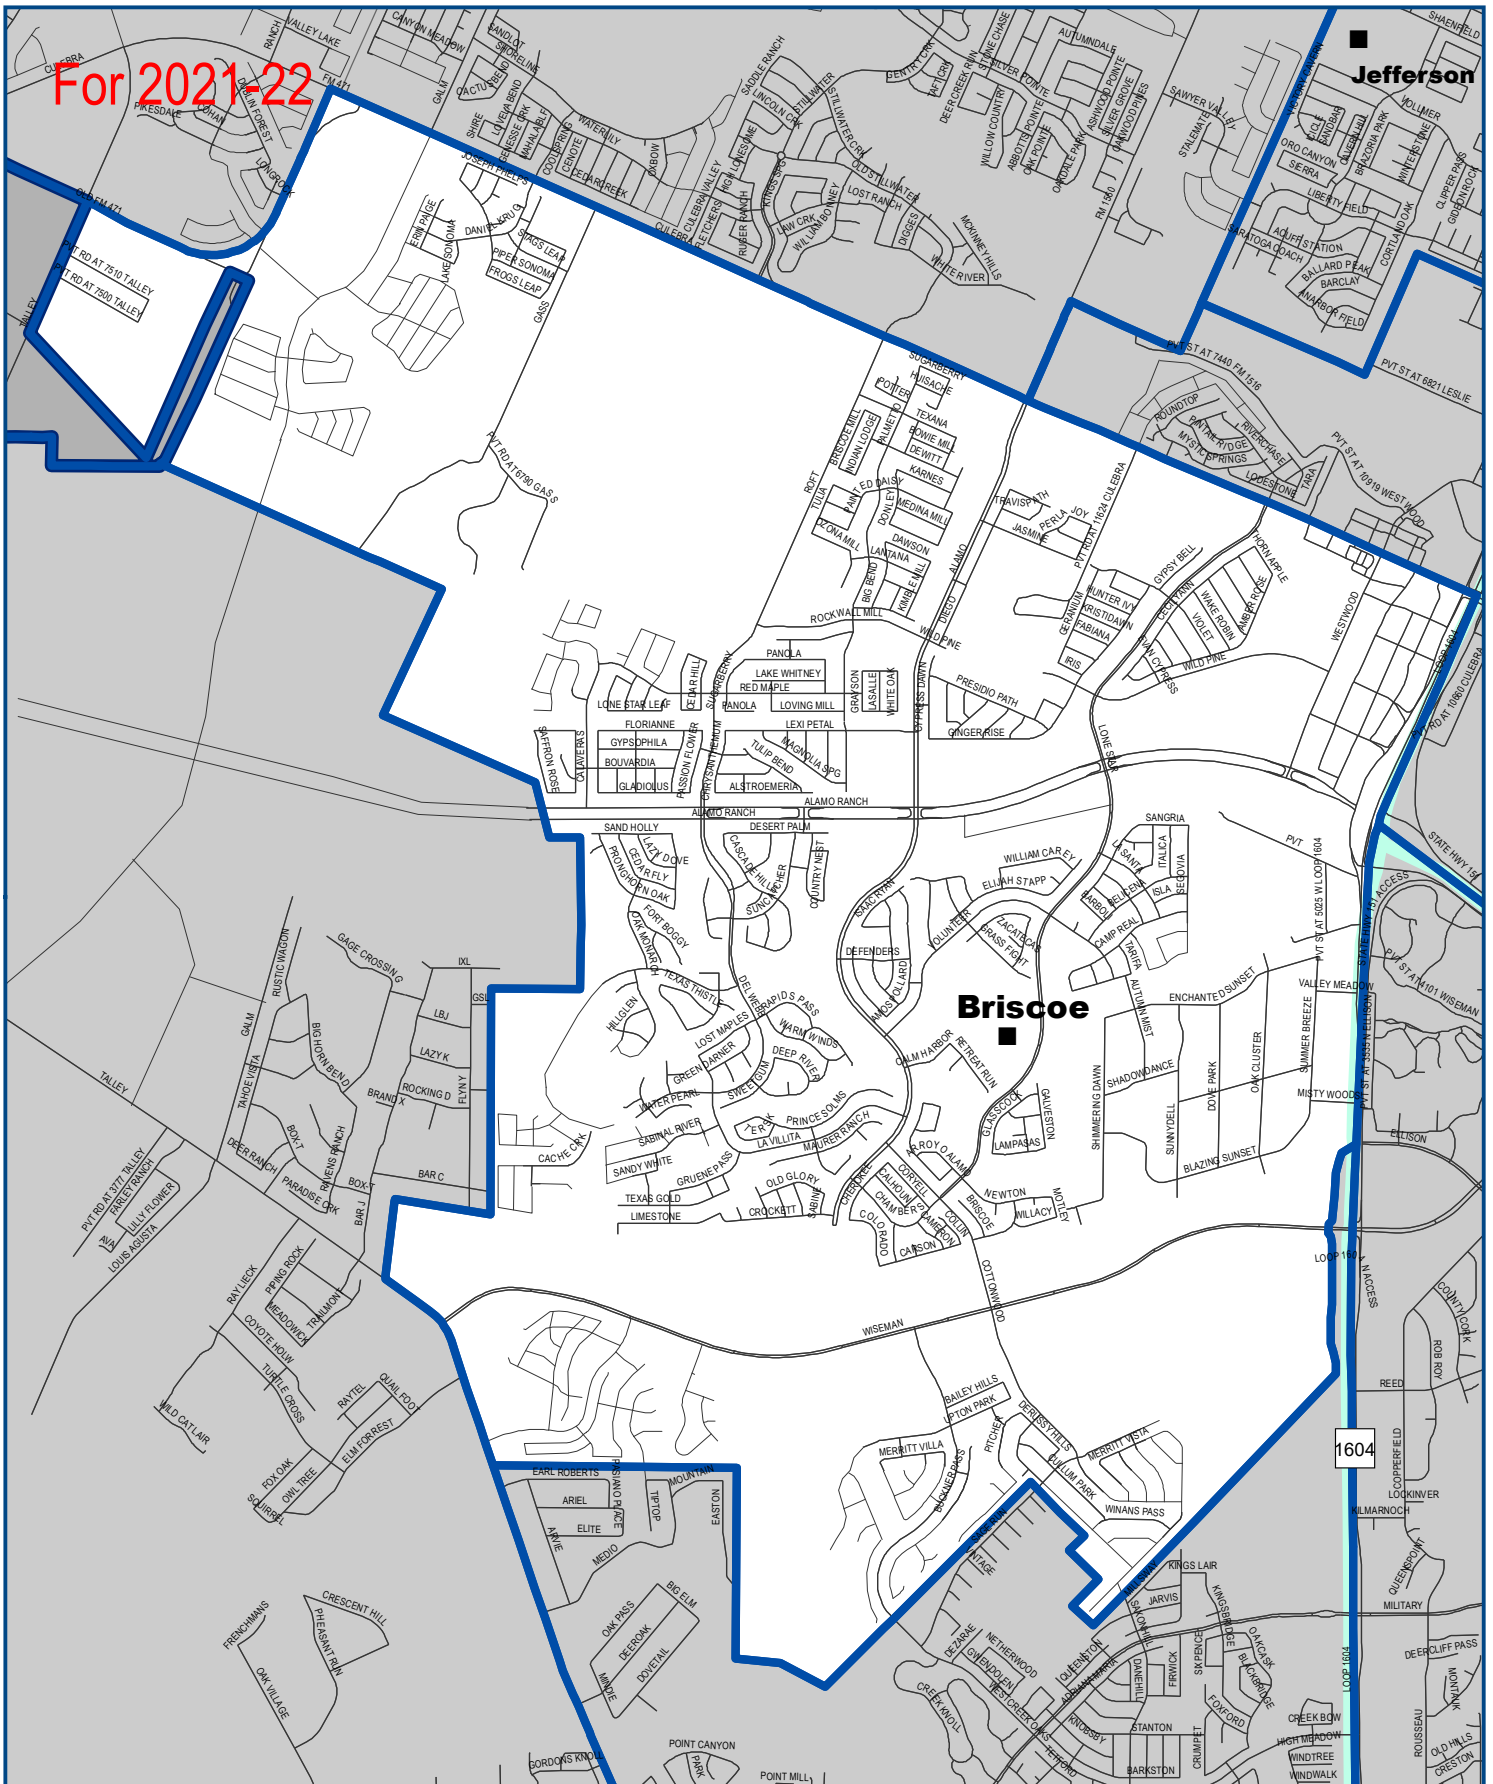

# Briscoe Middle School Attendance Area

Confirm your school assignment at <https://boundariesandbuses.nisd.net/boundariesbus.nsf> or call (210) 397-8589

Acreage without student population is subject to reassignment to schools with the greatest available capacity

Office of Resource Planning | 5900 Evers Road | San Antonio, TX 78238-1699 | 210.397.8796

 Middle School  
 School Boundary  
 Northside ISD Boundary

RP: 6/24/2020

Effective 2021-22

Briscoe

1604

1604