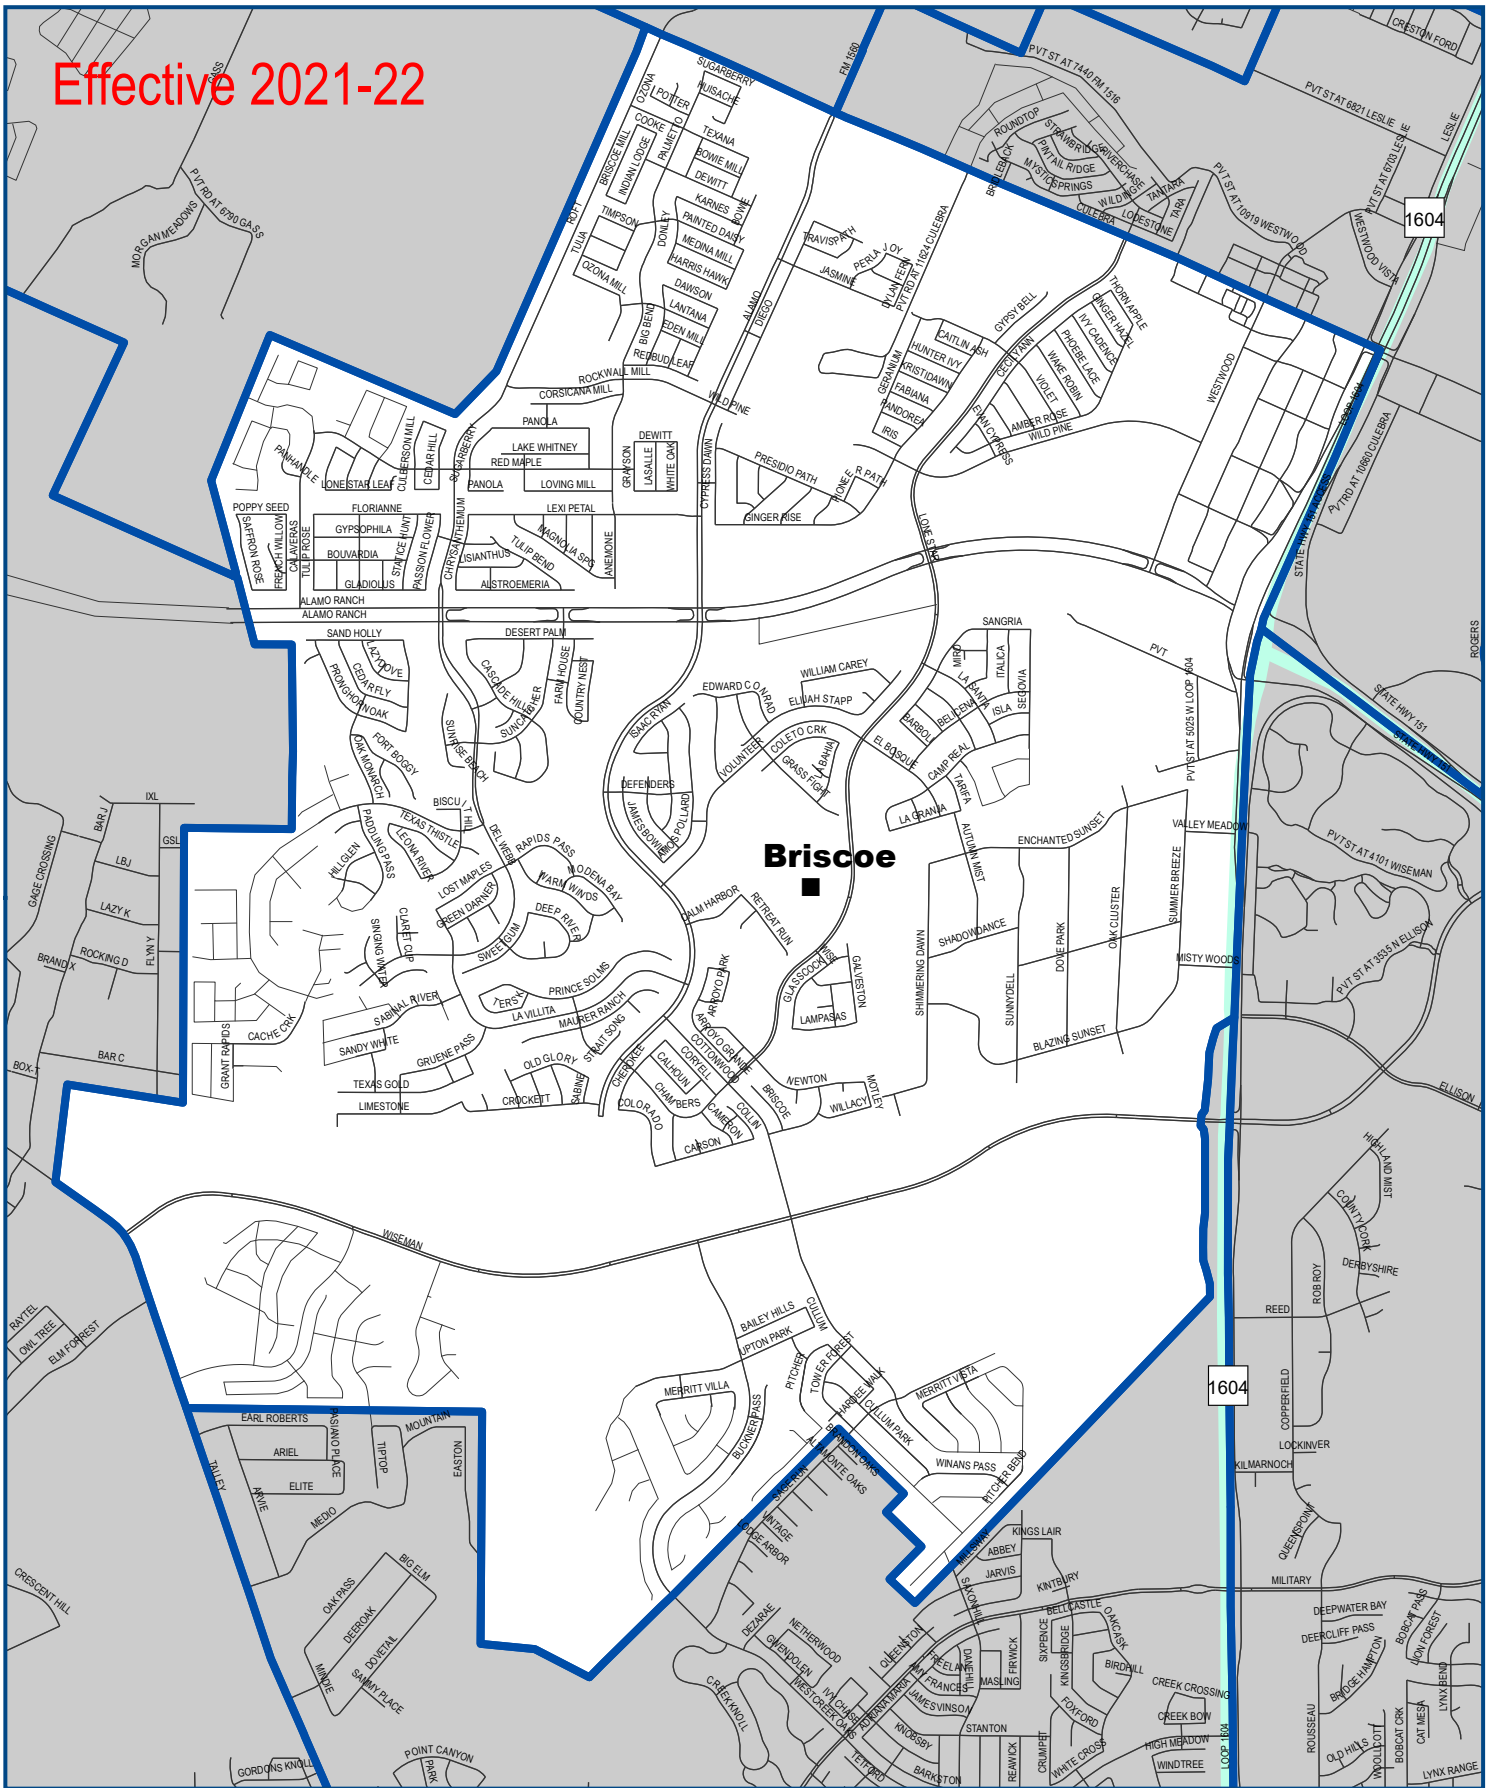

# Briscoe Middle School Attendance Area

Confirm your school assignment at <https://boundariesandbuses.nisd.net/boundariesbus.nsf> or call (210) 397-8589

Acreage without student population is subject to reassignment to schools with the greatest available capacity

Office of Resource Planning | 5900 Evers Road | San Antonio, TX 78238-1699 | 210.397.8796

 Middle School  
 School Boundary  
 Northside ISD Boundary

RP: 6/24/2020

Effective 2021-22

Briscoe

1604

1604