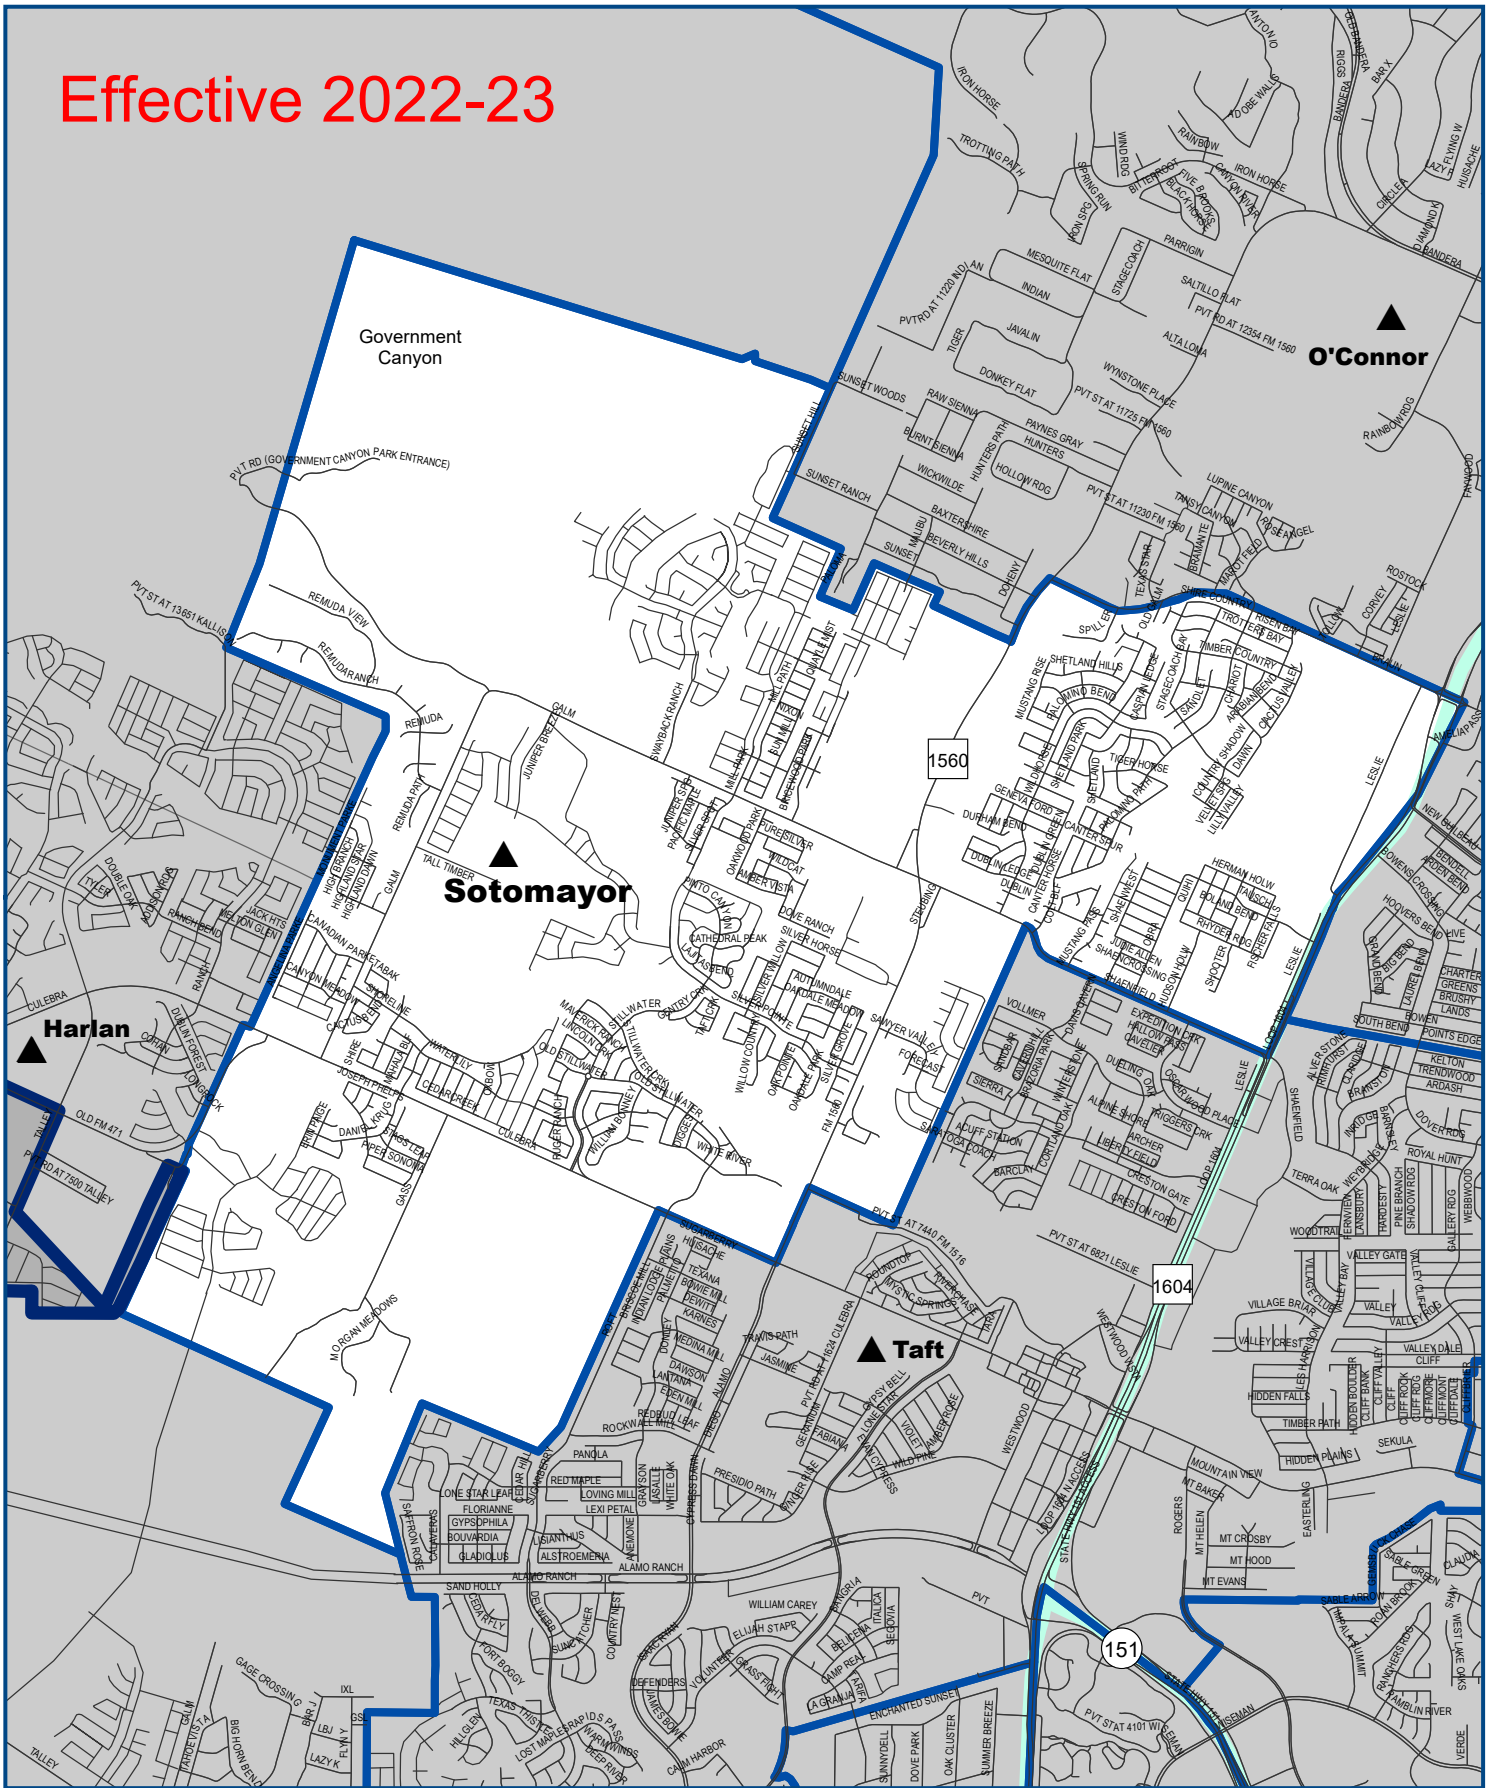

Effective 2022-23

Sotomayor High School Attendance Area

Confirm your school assignment at <https://boundariesandbuses.nisd.net/boundariesbus.nsf> or call (210) 397-8589
 Acreage without student population is subject to reassignment to schools with the greatest available capacity

Office of Resource Planning | 5900 Evers Road | San Antonio, TX 78238-1699 | 210.397.8796

N
 High School
 School Boundary
 Northside ISD Boundary