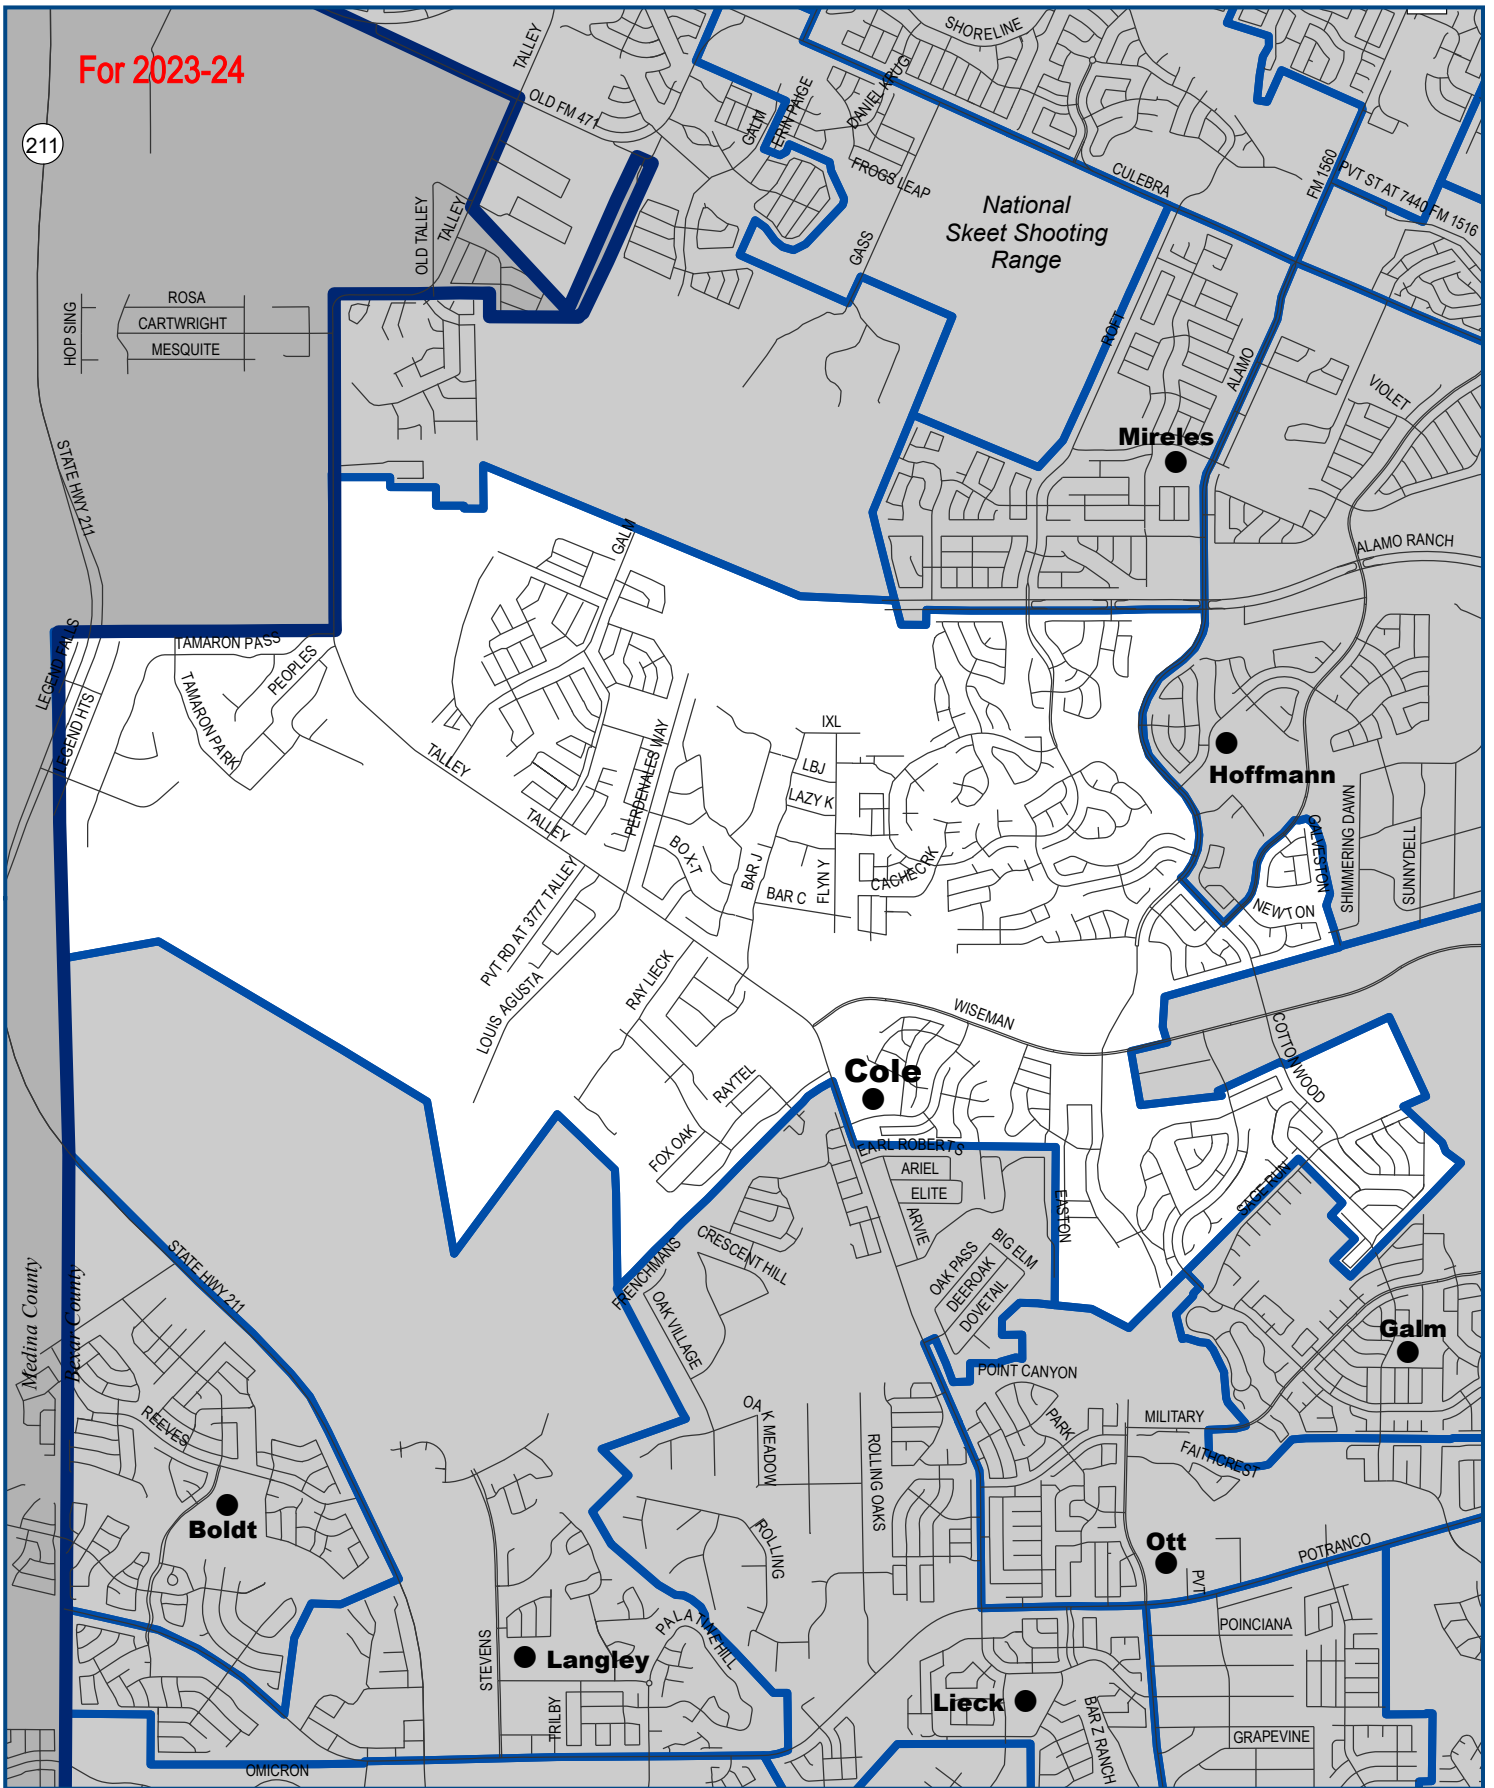

For 2023-24

211

## Cole Elementary School Attendance Area

Confirm your school assignment at <https://boundariesandbuses.nisd.net/boundariesbus.nsf> or call (210) 397-8589  
 Acreage without student population is subject to reassignment to schools with the greatest available capacity

Office of Resource Planning | 5900 Evers Road | San Antonio, TX 78238-1699 | 210.397.8796

 Elementary  
 School Boundary  
 Northside ISD Boundary  
 RP: 2/7/2023

For 2024-25

Office of Resource Planning | 5900 Evers Road | San Antonio, TX 78238-1699 | 210.397.8796

 ● Elementary  
 School Boundary  
 Northside ISD Boundary  
 RP: 11/15/2023