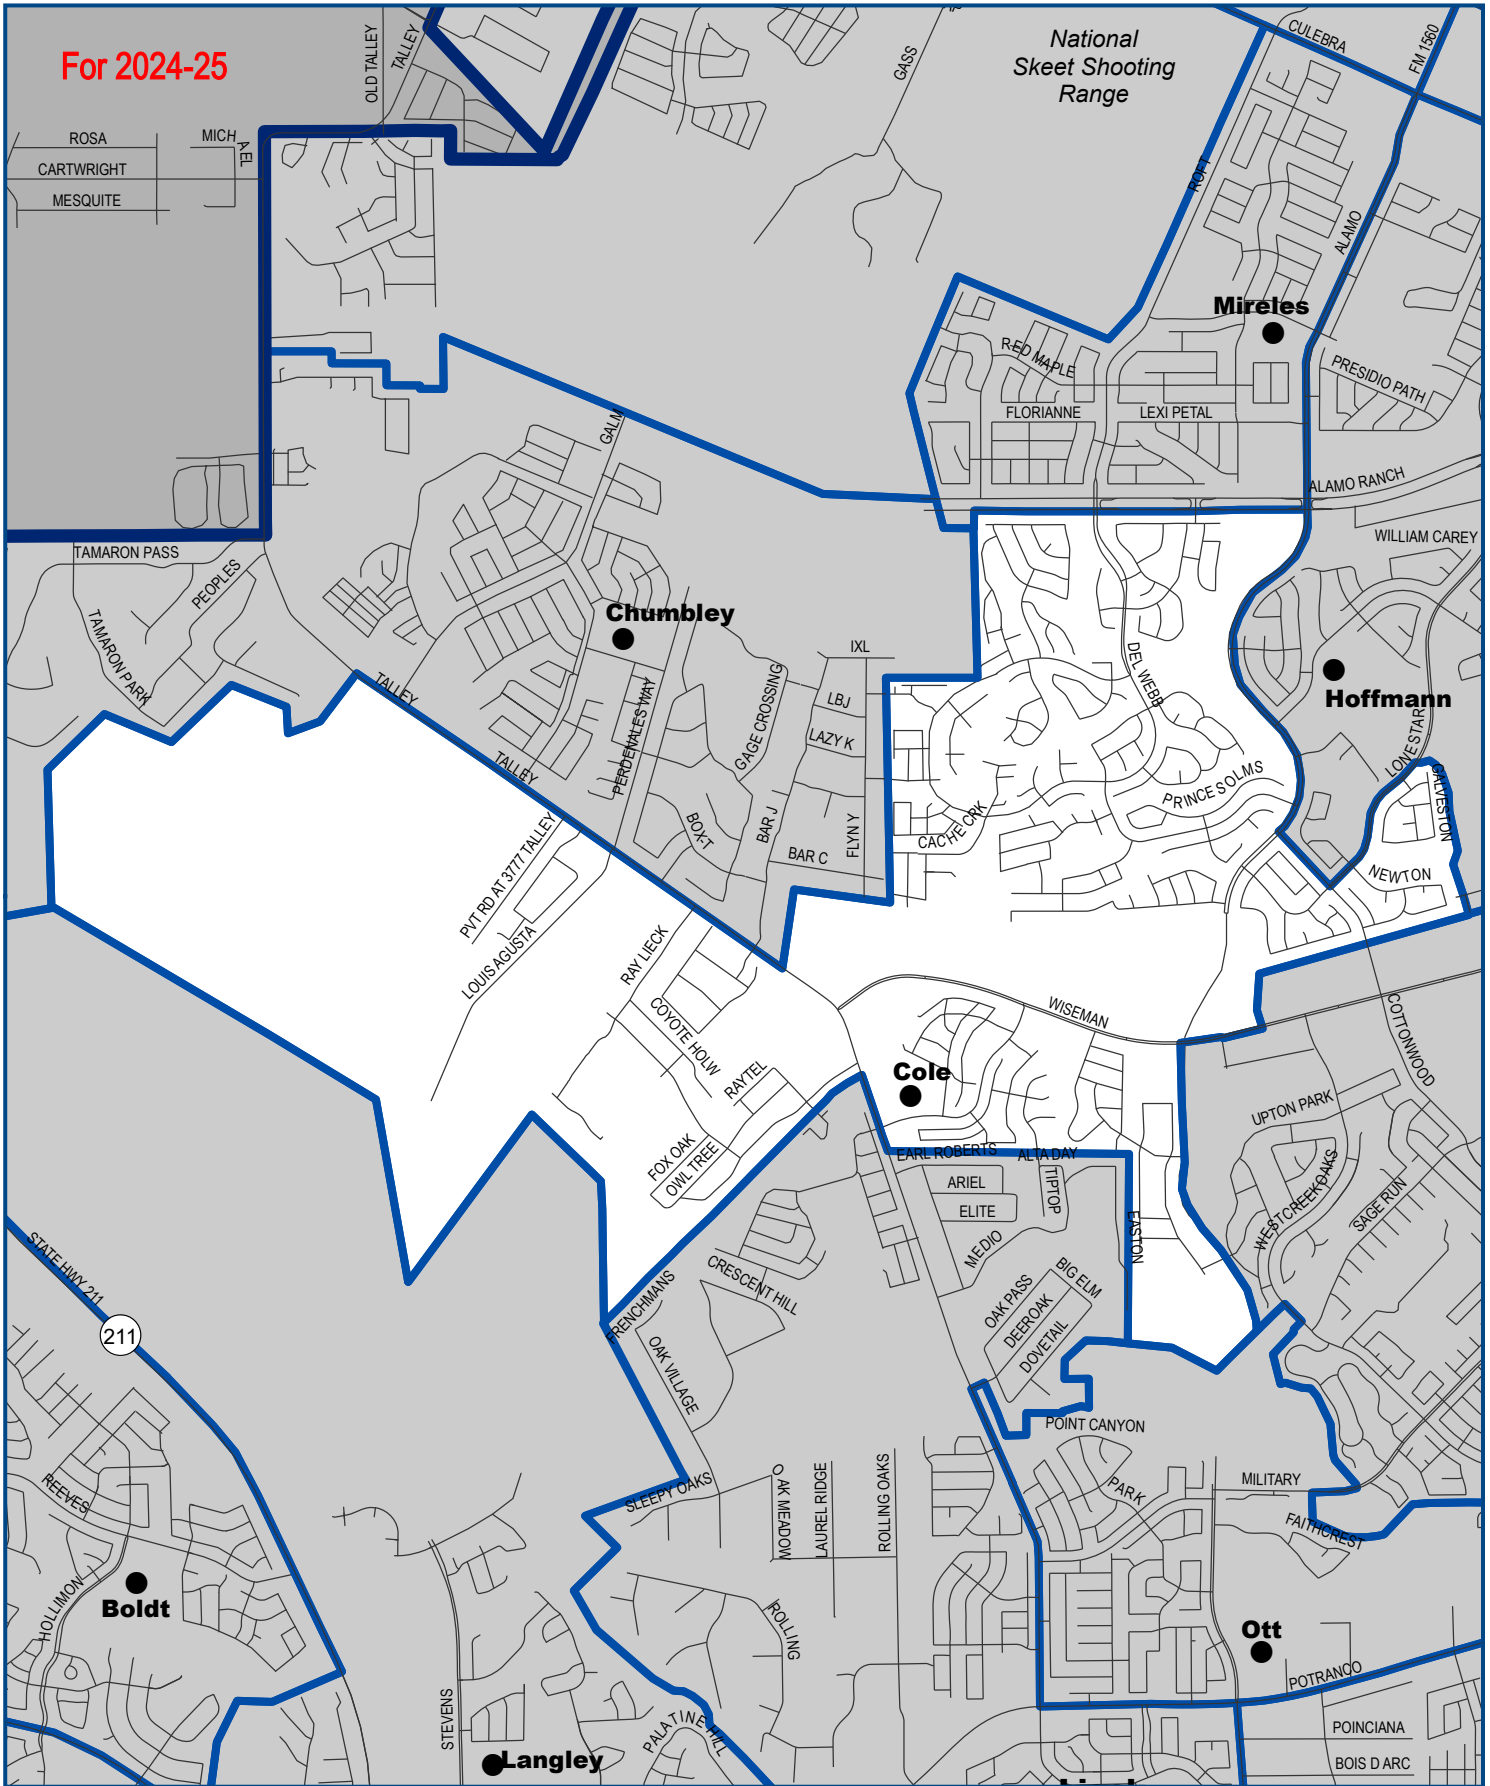

For 2023-24

211

## Cole Elementary School Attendance Area

Confirm your school assignment at <https://boundariesandbuses.nisd.net/boundariesbus.nsf> or call (210) 397-8589  
 Acreage without student population is subject to reassignment to schools with the greatest available capacity

Office of Resource Planning | 5900 Evers Road | San Antonio, TX 78238-1699 | 210.397.8796

 Elementary  
 School Boundary  
 Northside ISD Boundary  
 RP: 2/7/2023

For 2024-25